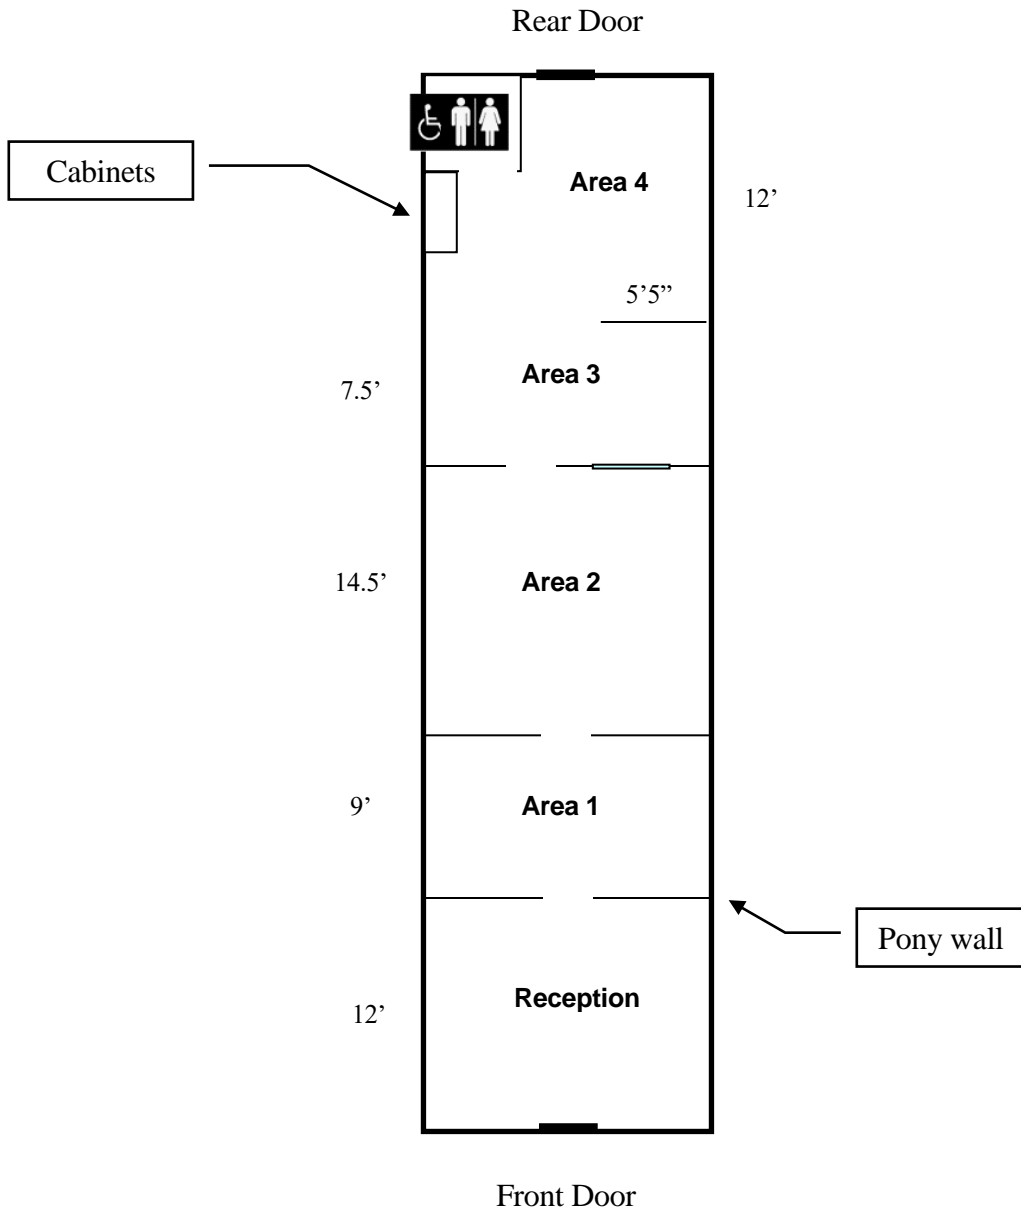

Floor Plan for
Metro Village

12442 N. 28th Drive (830 sq. ft.)

Approximately to scale.
All dimensions are approximate and to the middle of the walls.

Site Plan for Metro Village