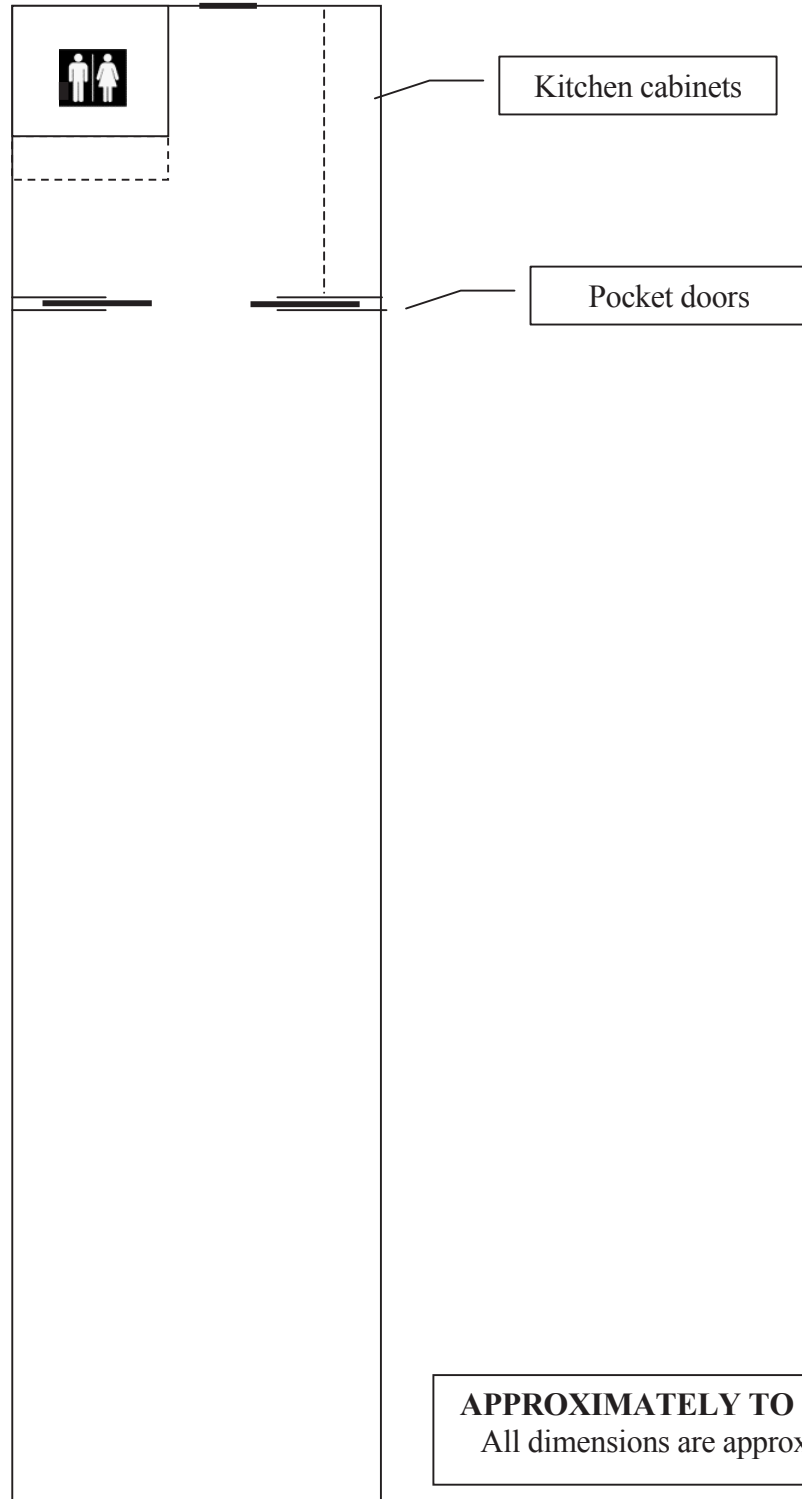

SUITE 120 FLOOR PLAN (1,501 SF)

Metro 28
SWC of 28th Drive & Sweetwater (North of Cactus)
12814 N. 28th Drive, Phoenix, AZ

NIC CHAVIRA

480.214.9409
Nic@RGcre.com

SITE PLAN

Metro 28
 SWC of 28th Drive & Sweetwater (North of Cactus)
 12814 N. 28th Drive, Phoenix, AZ