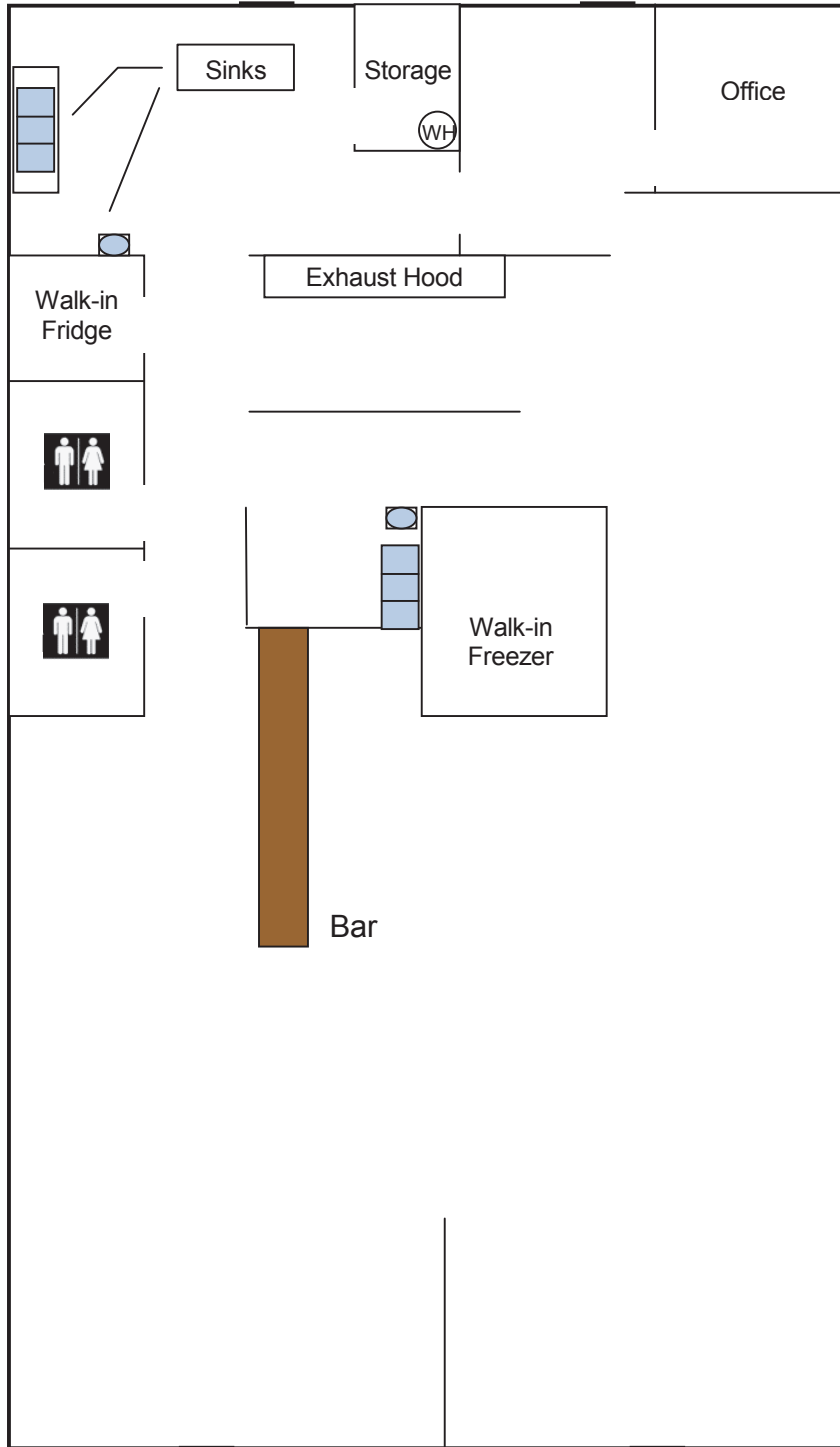

SUITE 130 FLOOR PLAN (3,541 SF)

Metro 28
SWC of 28th Drive & Sweetwater (North of Cactus)
12814 N. 28th Drive, Phoenix, AZ

APPROXIMATELY TO SCALE
All dimensions are approximate.

NIC CHAVIRA

480.214.9409
Nic@RGcre.com

SITE PLAN

Metro 28
 SWC of 28th Drive & Sweetwater (North of Cactus)
 12814 N. 28th Drive, Phoenix, AZ

NIC CHAVIRA

480.214.9409
 Nic@RGcre.com