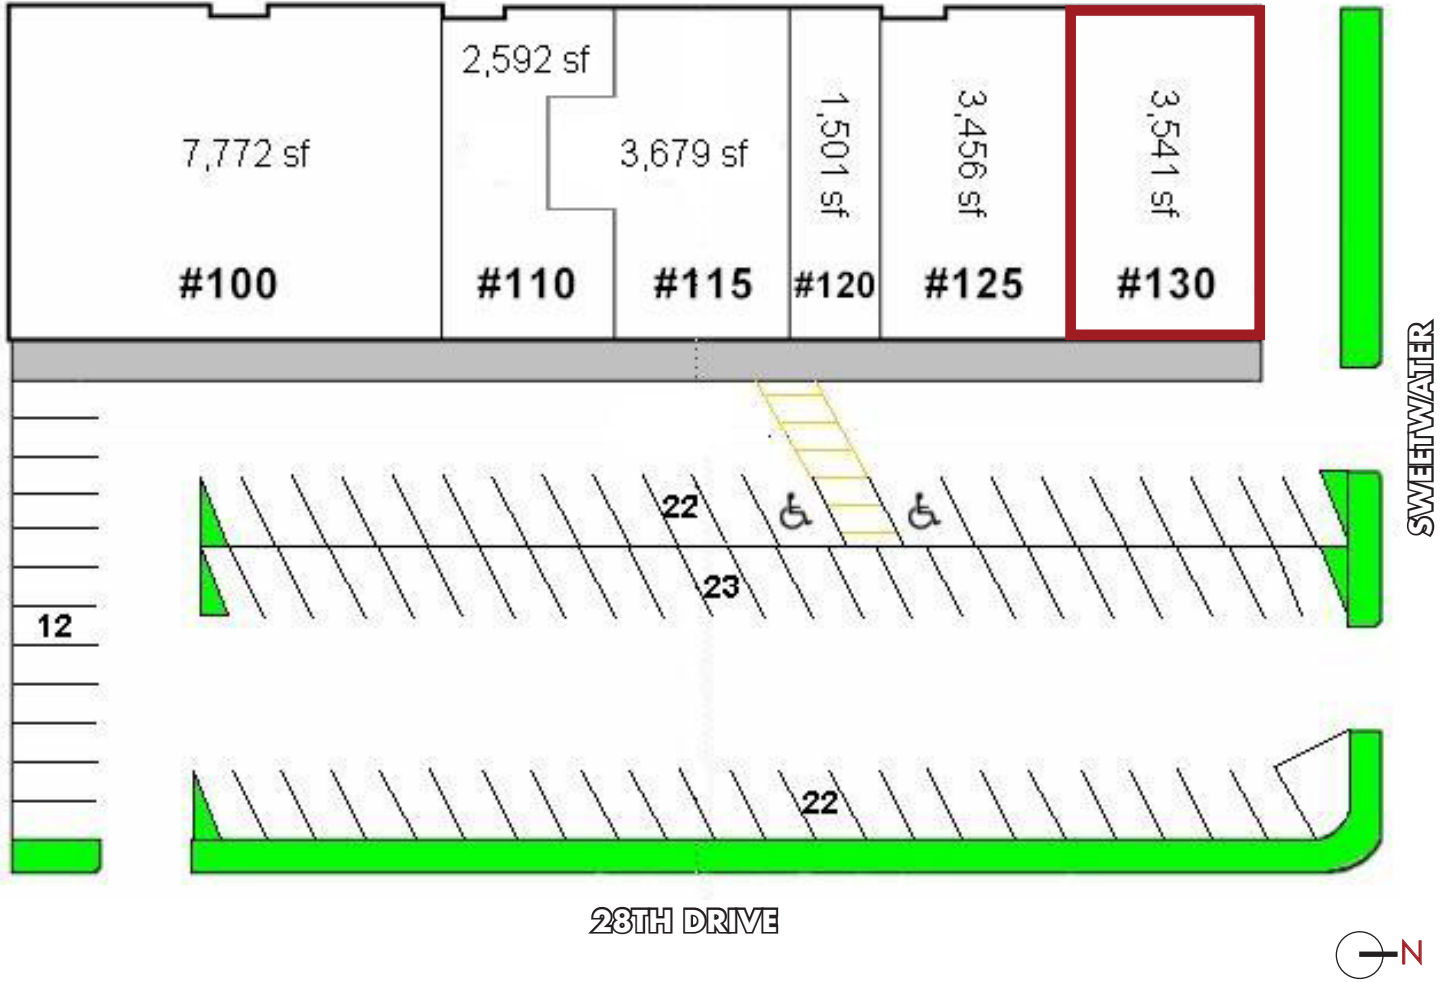

SUITE 130 FLOOR PLAN (3,541 SF)

Metro 28
SWC of 28th Drive & Sweetwater (North of Cactus)
12814 N. 28th Drive, Phoenix, AZ

APPROXIMATELY TO SCALE
All dimensions are approximate.

NIC CHAVIRA

480.214.9409
Nic@RGcre.com

SITE PLAN

Metro 28
 SWC of 28th Drive & Sweetwater (North of Cactus)
 12814 N. 28th Drive, Phoenix, AZ

NIC CHAVIRA

480.214.9409
 Nic@RGcre.com