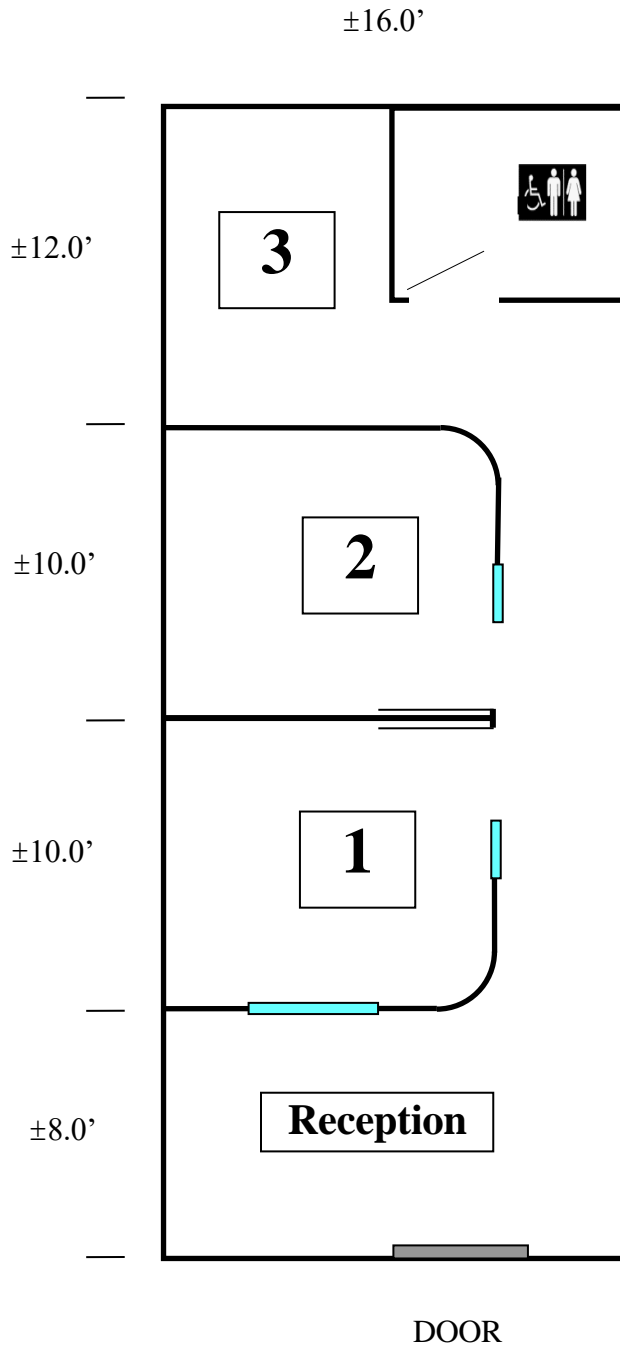

Floor Plan for
Plaza 47
Suite 14 (±640 sq. ft.)

Approximately to scale.
All dimensions are approximate and to the middle of the walls.

R&G
Rein & Grossoehme

AVAILABLE
(480) 214-9400

LOCATION
How about this one?

Site Plan for Plaza 47