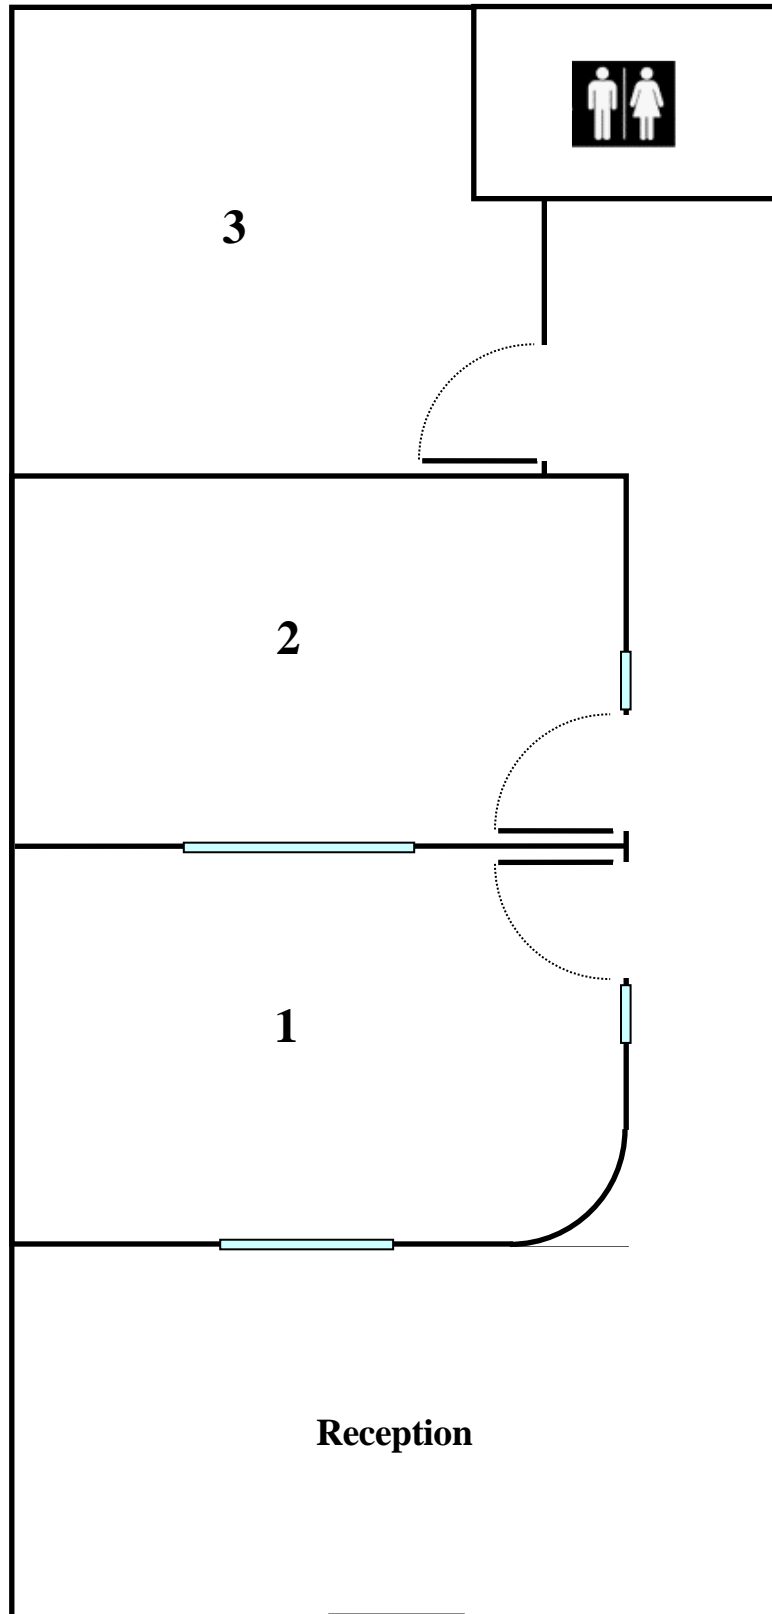

Floor Plan for

Plaza 47

Suite 4 (840 sq. ft.)

R&G
Rein & Grosseohme

AVAILABLE
(480) 214-9400

LOCATION
How about this one?

Approximately to scale.
All dimensions are approximate and to the middle of the walls.

Site Plan for Plaza 47