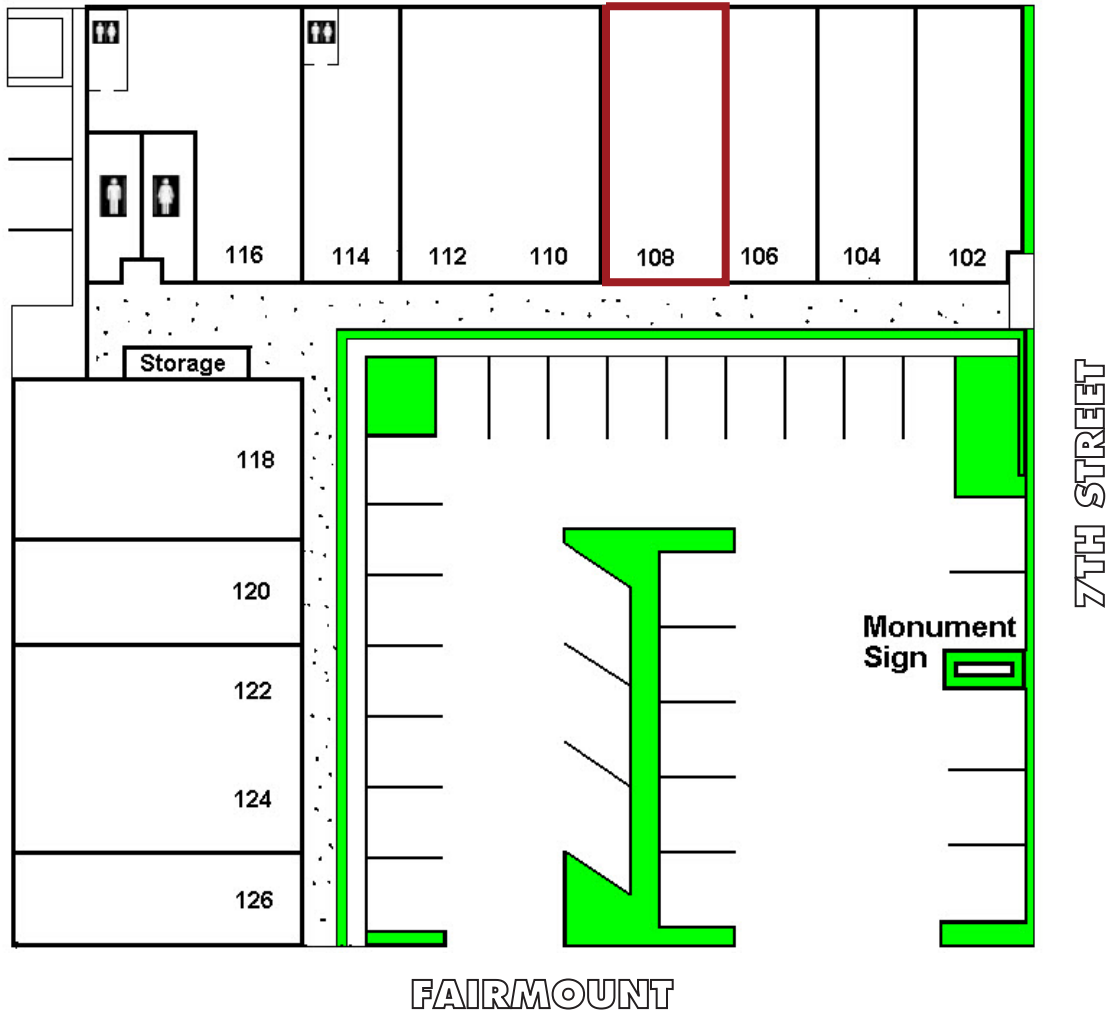

# SUITE 108 FLOOR PLAN (1,487 SF)

Plaza 4000

Just South of Indian School on 7th Street

4000 N. 7th Street, Phoenix, AZ

Approximately to scale. Dimensions are approximate

**NIC CHAVIRA**

480.214.9409  
Nic@RGcre.com

# SITE PLAN

Plaza 4000  
Just South of Indian School on 7th Street  
4000 N. 7th Street, Phoenix, AZ

**NIC CHAVIRA**

480.214.9409  
Nic@RGcre.com