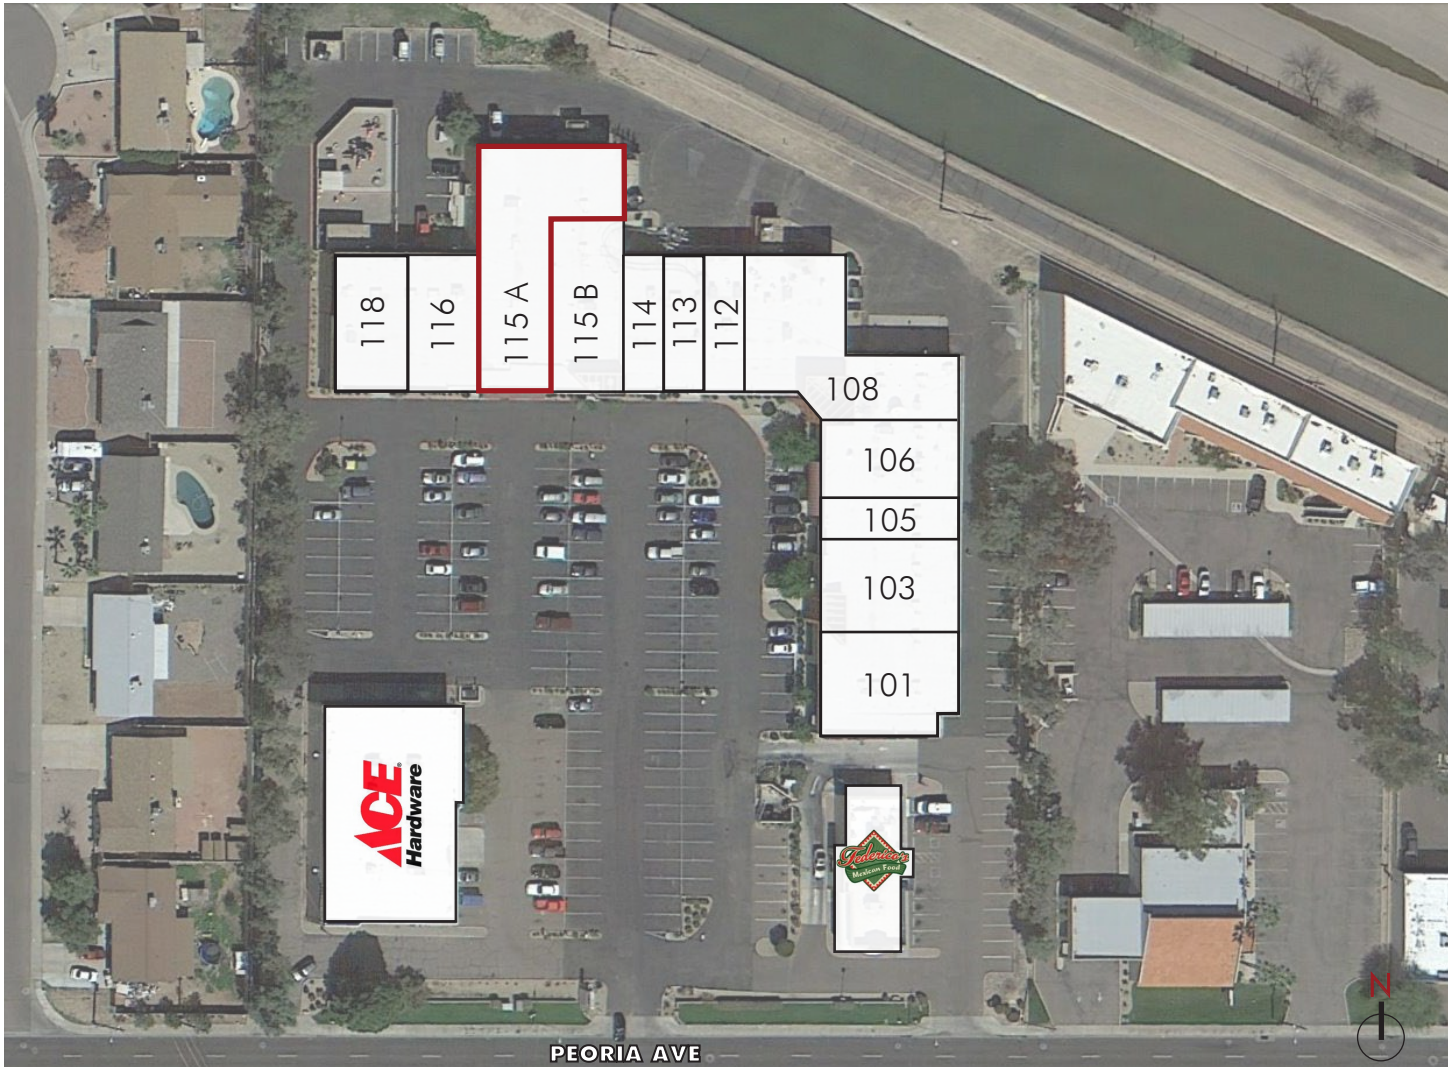

SUITE 115A FLOOR PLAN (7,028 SF)

Plaza 44
 West of NWC of Peoria & 43rd Ave.
 4494 W. Peoria Ave., Glendale, AZ

All dimensions are approximate.

STEVE GROSSOEHME

480.214.9413
 Steve@RGcre.com

SITE PLAN

Plaza 44
West of NWC of Peoria & 43rd Ave.
4494 W. Peoria Ave., Glendale, AZ