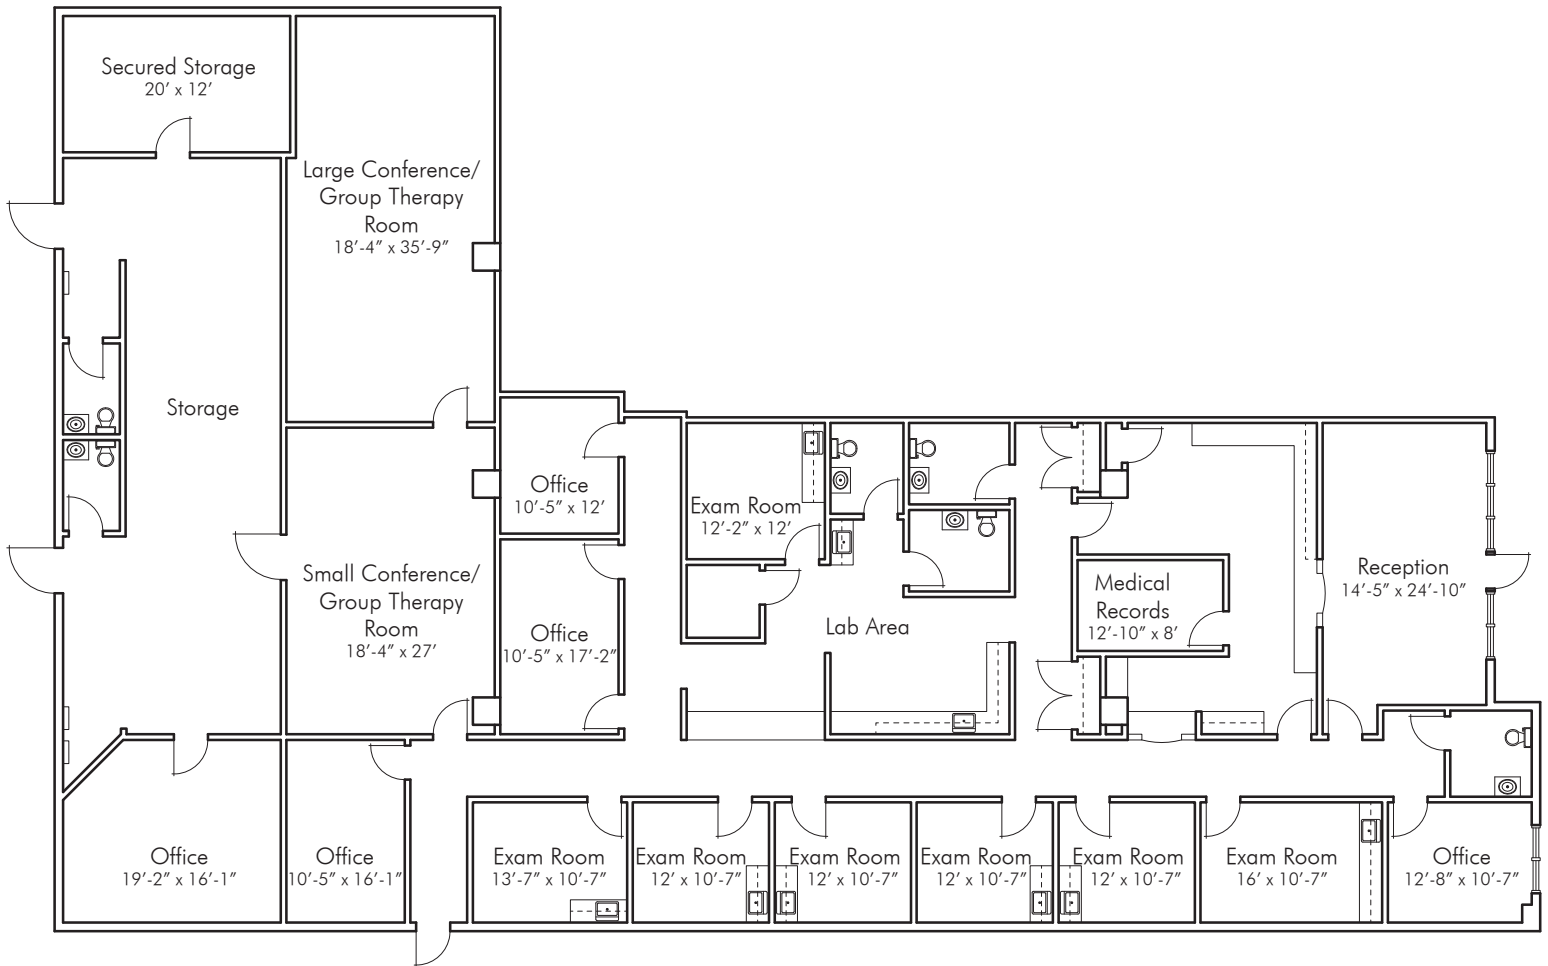

SUITE 115A FLOOR PLAN (7,028 SF)

Plaza 44
 West of NWC of Peoria & 43rd Ave.
 4494 W. Peoria Ave., Glendale, AZ

All dimensions are approximate.

STEVE GROSSOEHME

480.214.9413
 Steve@RGcre.com

SITE PLAN

Plaza 44
West of NWC of Peoria & 43rd Ave.
4494 W. Peoria Ave., Glendale, AZ