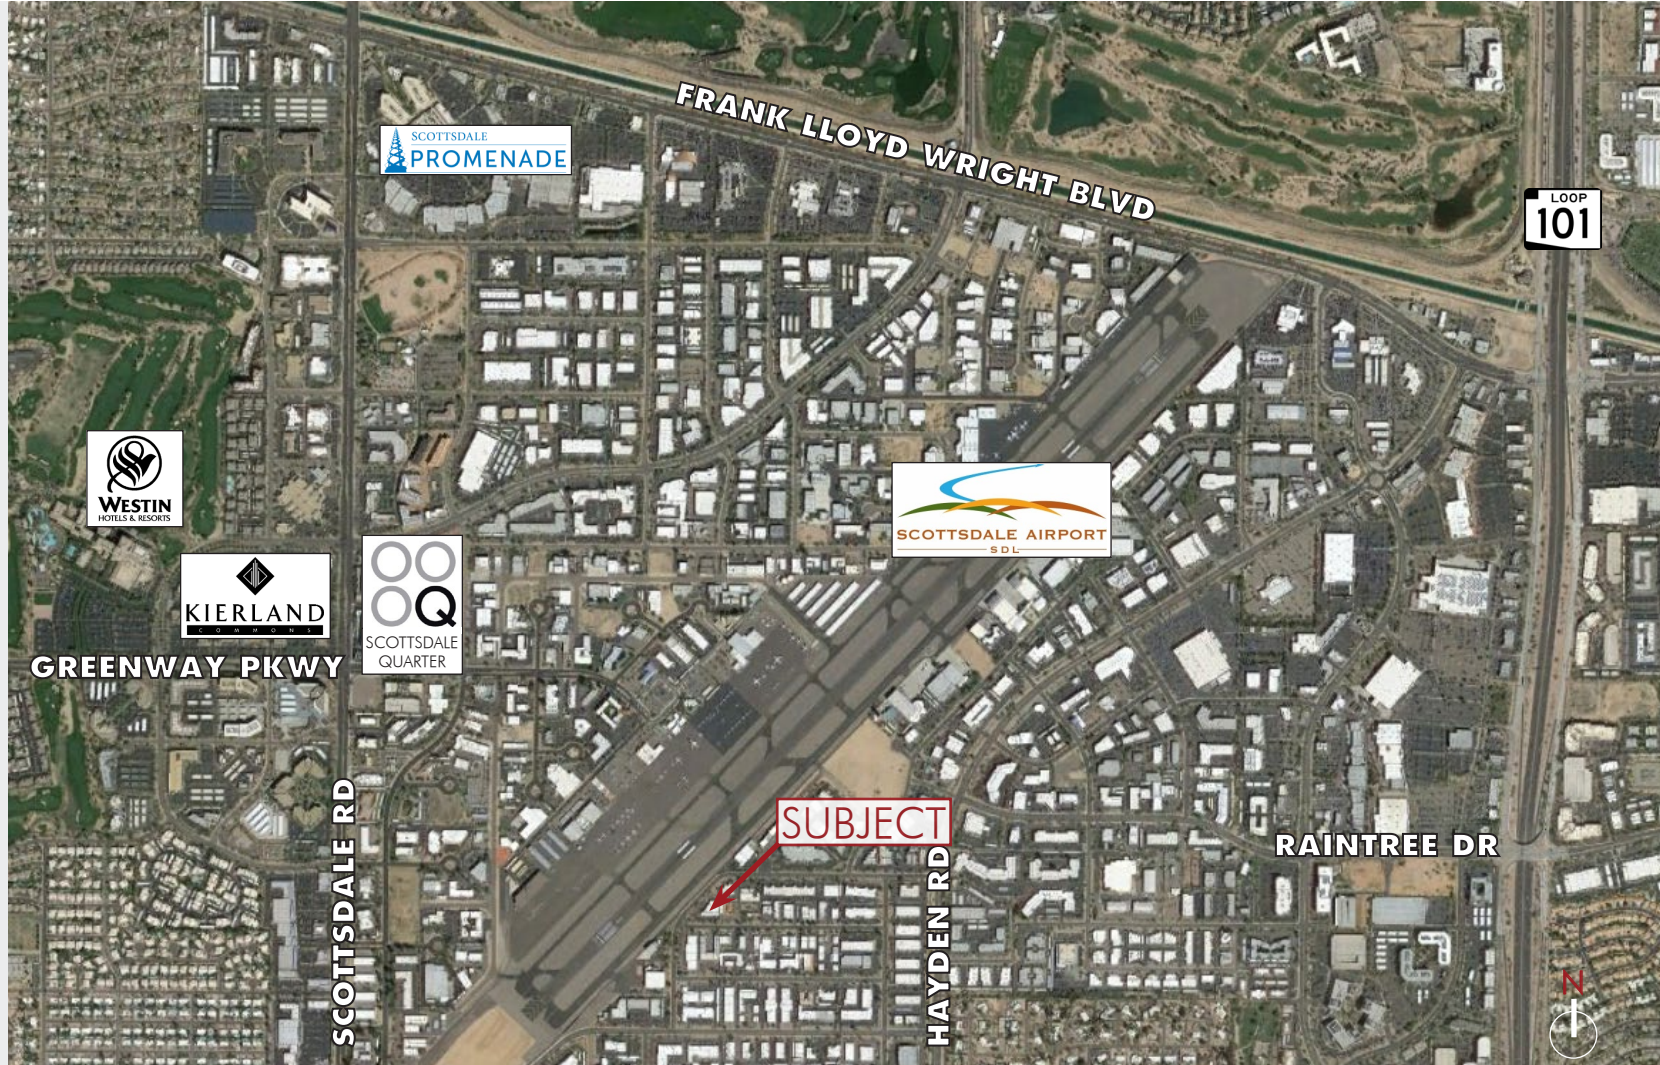

18' Clear Height

1 Roll Up Door

Grade Level Loading

Just off Redfield Road

East of the Scottsdale Airport

Minutes to Loop 101

Responsive Local Ownership

8767 E. Via de Ventura
Suite 290
Scottsdale, AZ 85258
RGcre.com

East of the Scottsdale Airport

Minutes to Loop 101

Responsive Local Ownership

The information contained herein has been secured from sources we believe to be reliable, but we make no representations or warranties, expressed or implied, as to the accuracy of the information. References to square footage or age are approximate. Interested parties must verify this information and bear all risk for inaccuracies.