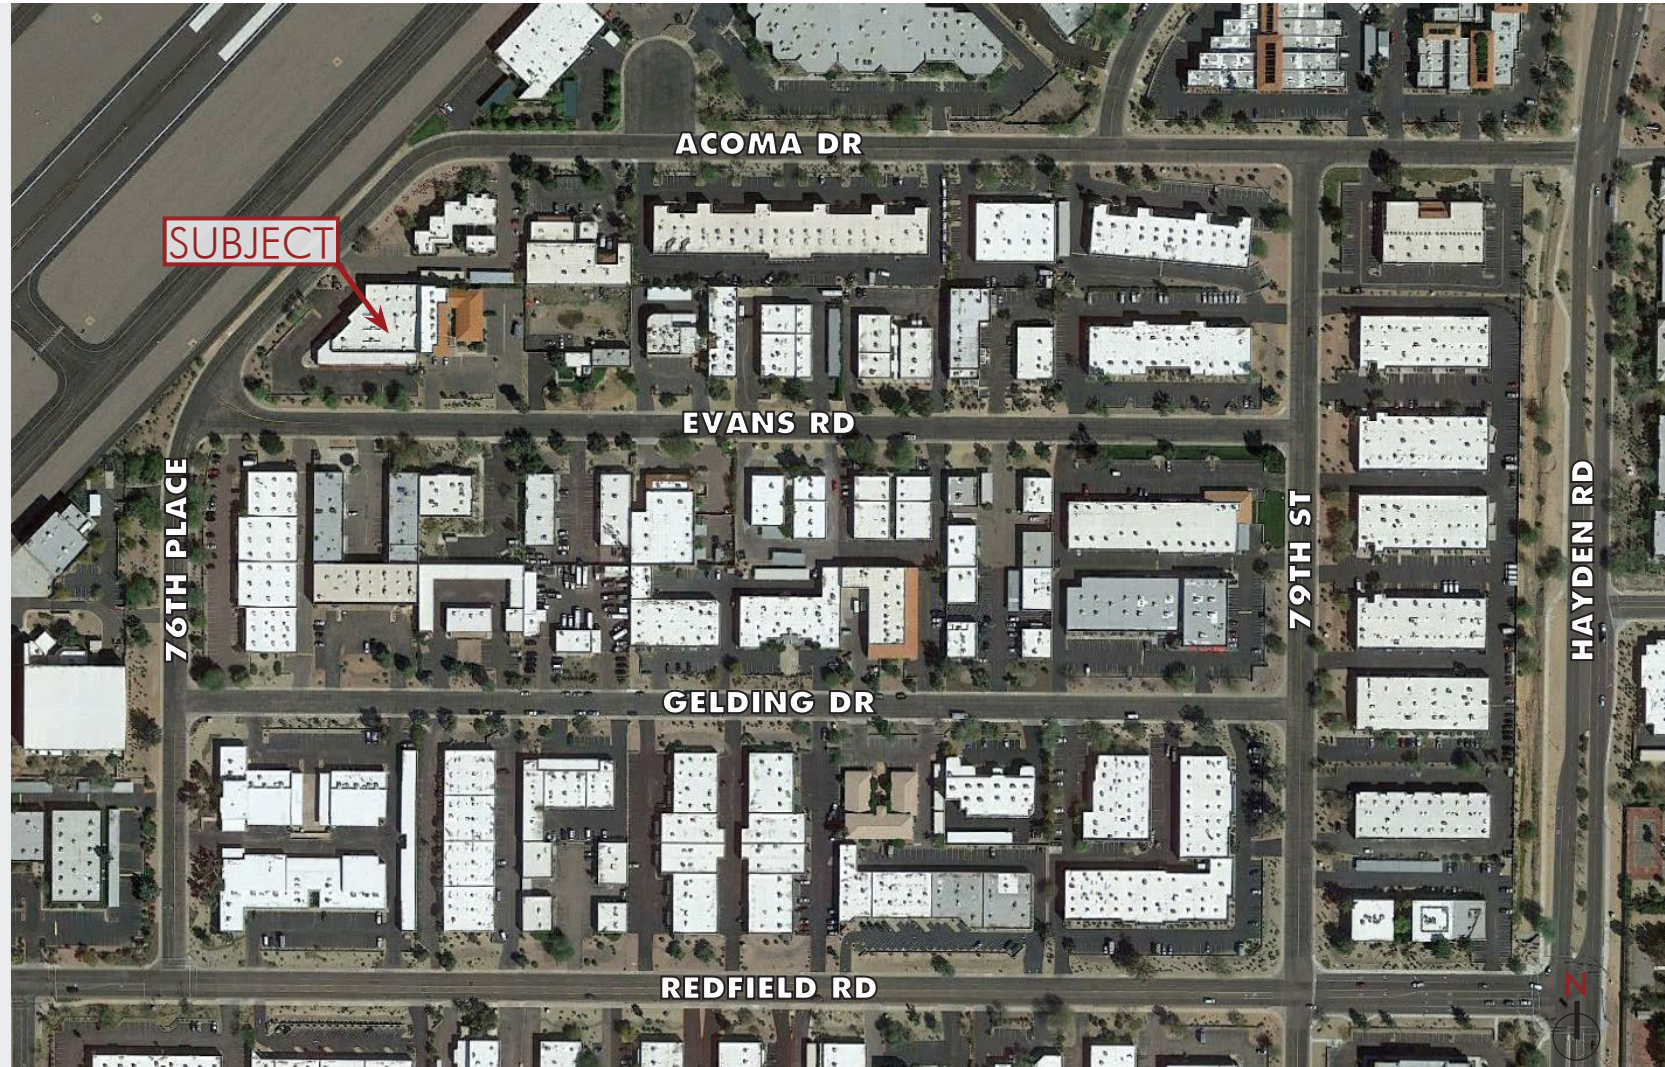

8767 E. Via de Ventura
Suite 290
Scottsdale, AZ 85258
RGcre.com

PATRICK SHEEHAN

480.214.9405
Patrick@RGcre.com