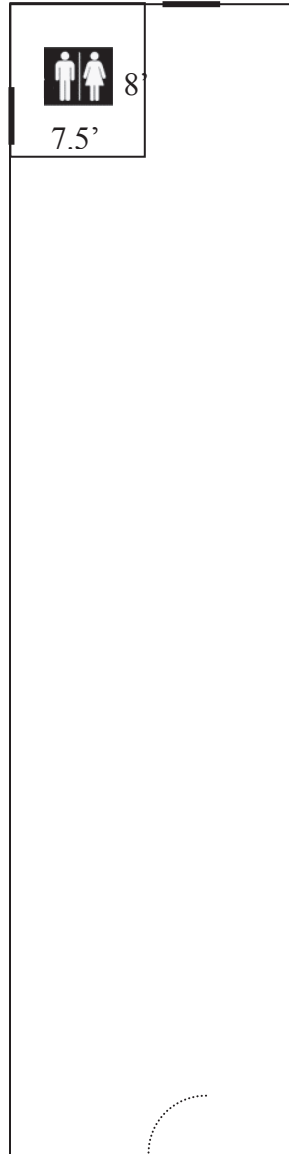

SUITE 7 FLOOR PLAN (900 SF)

The Palms Center
Just North of Greenway Rd. on 35th Ave.
15610 N. 35th Avenue, Phoenix, AZ

This is an open (build to suit) space

Approximately to scale
All dimensions are approximate and to the middle of the walls.