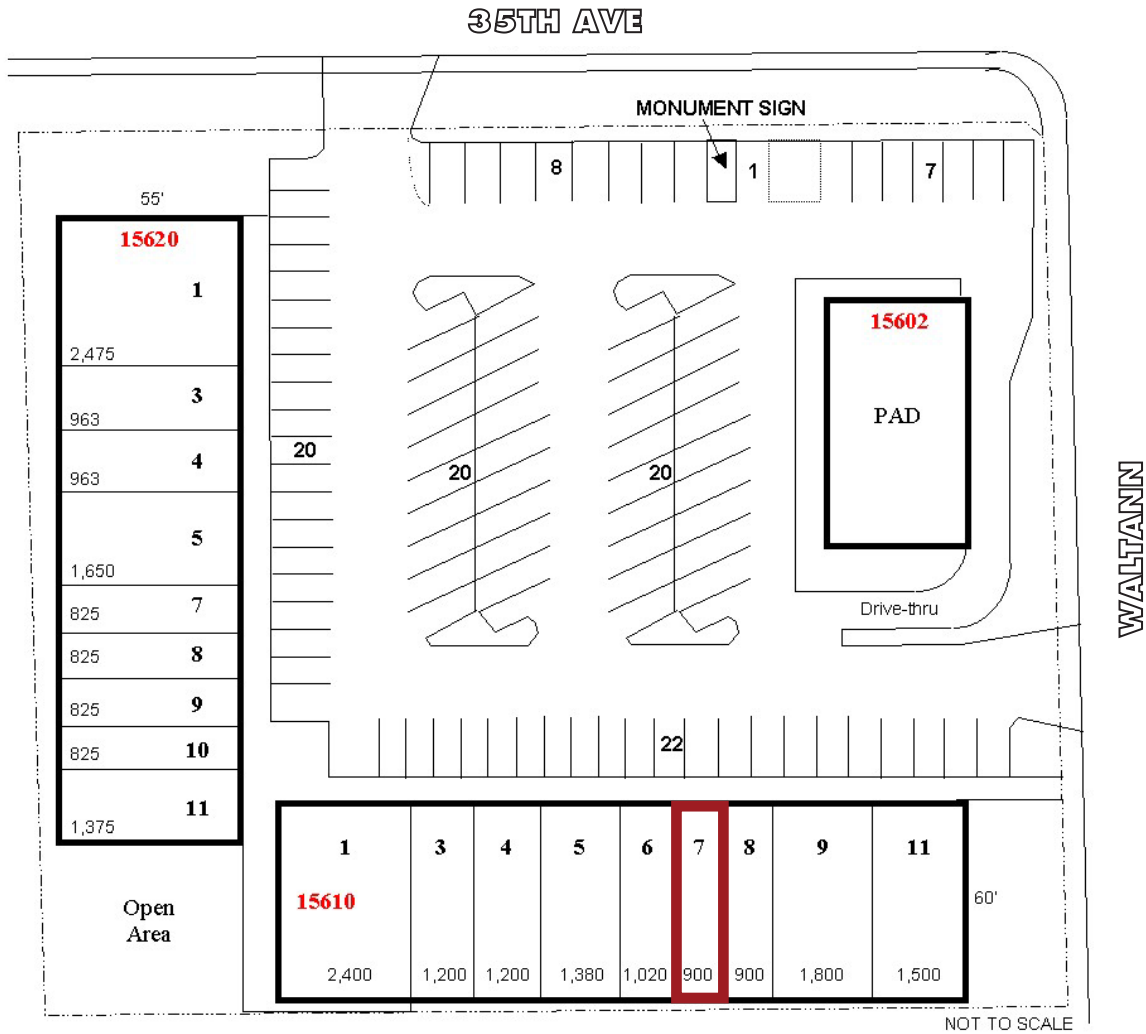

SITE PLAN

The Palms Center
Just North of Greenway Rd. on 35th Ave.
15610 N. 35th Avenue, Phoenix, AZ

NIC CHAVIRA

480.214.9409
Nic@RGcre.com