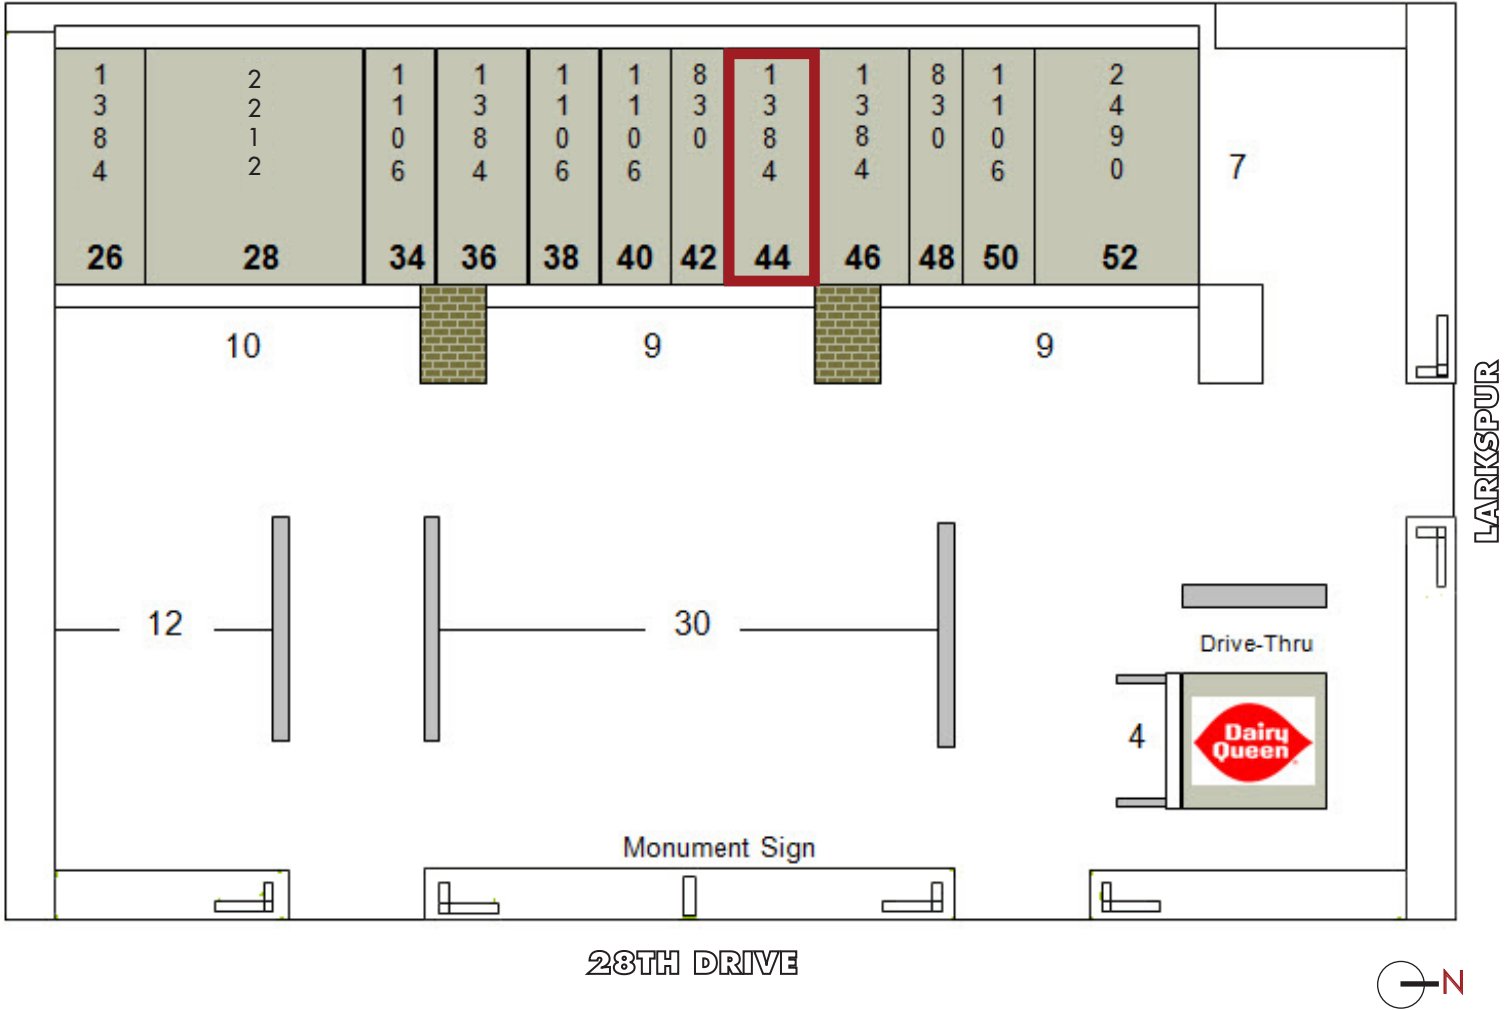

# SUITE 44 FLOOR PLAN (1,384 SF)

Metro Village  
SWC of 28th Drive & Larkspur (North of Cactus)  
12428 N. 28th Drive, Phoenix, AZ

**NIC CHAVIRA**

480.214.9409  
Nic@RGcre.com

**SITE PLAN**

Metro Village  
 SWC of 28th Drive & Larkspur (North of Cactus)  
 12428 N. 28th Drive, Phoenix, AZ