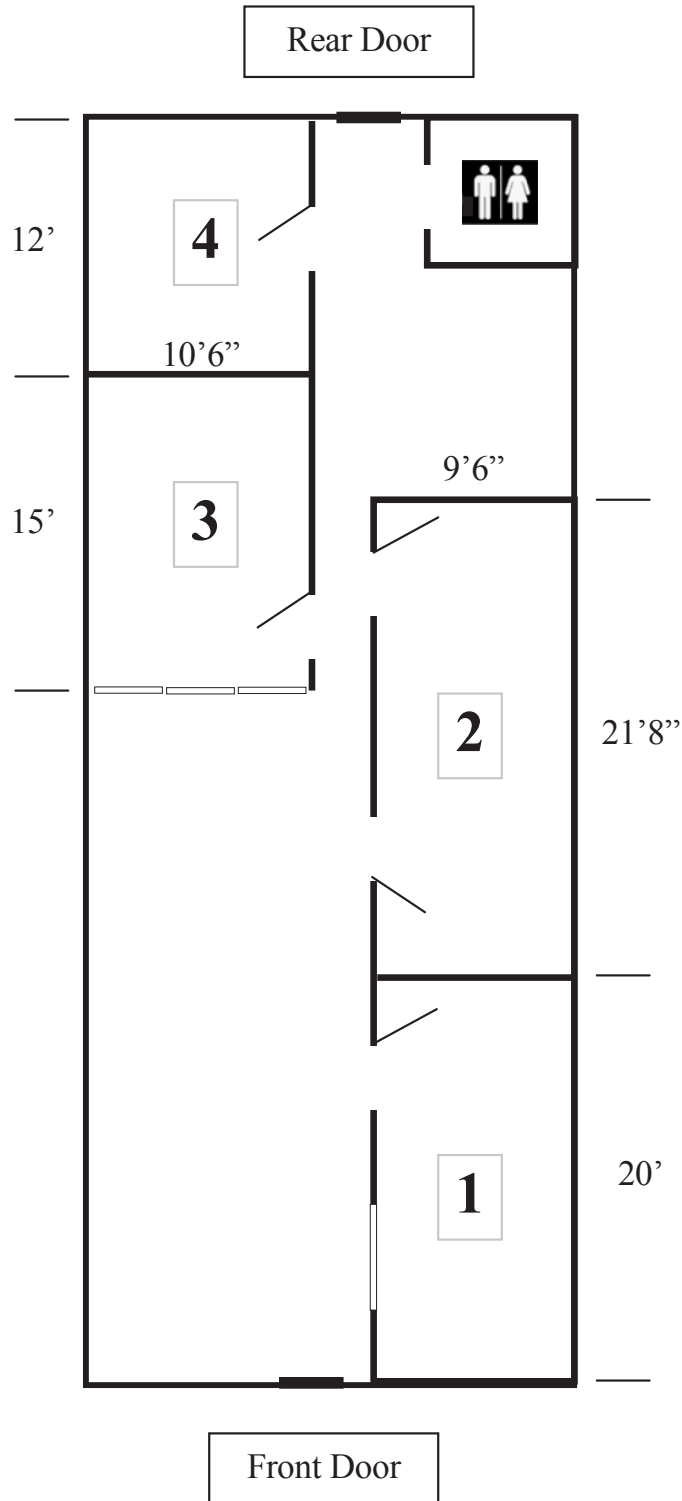

# SUITE 44 FLOOR PLAN (1,384 SF)

Metro Village  
SWC of 28th Drive & Larkspur (North of Cactus)  
12428 N. 28th Drive, Phoenix, AZ

**NIC CHAVIRA**

480.214.9409  
Nic@RGcre.com

**SITE PLAN**

Metro Village  
 SWC of 28th Drive & Larkspur (North of Cactus)  
 12428 N. 28th Drive, Phoenix, AZ