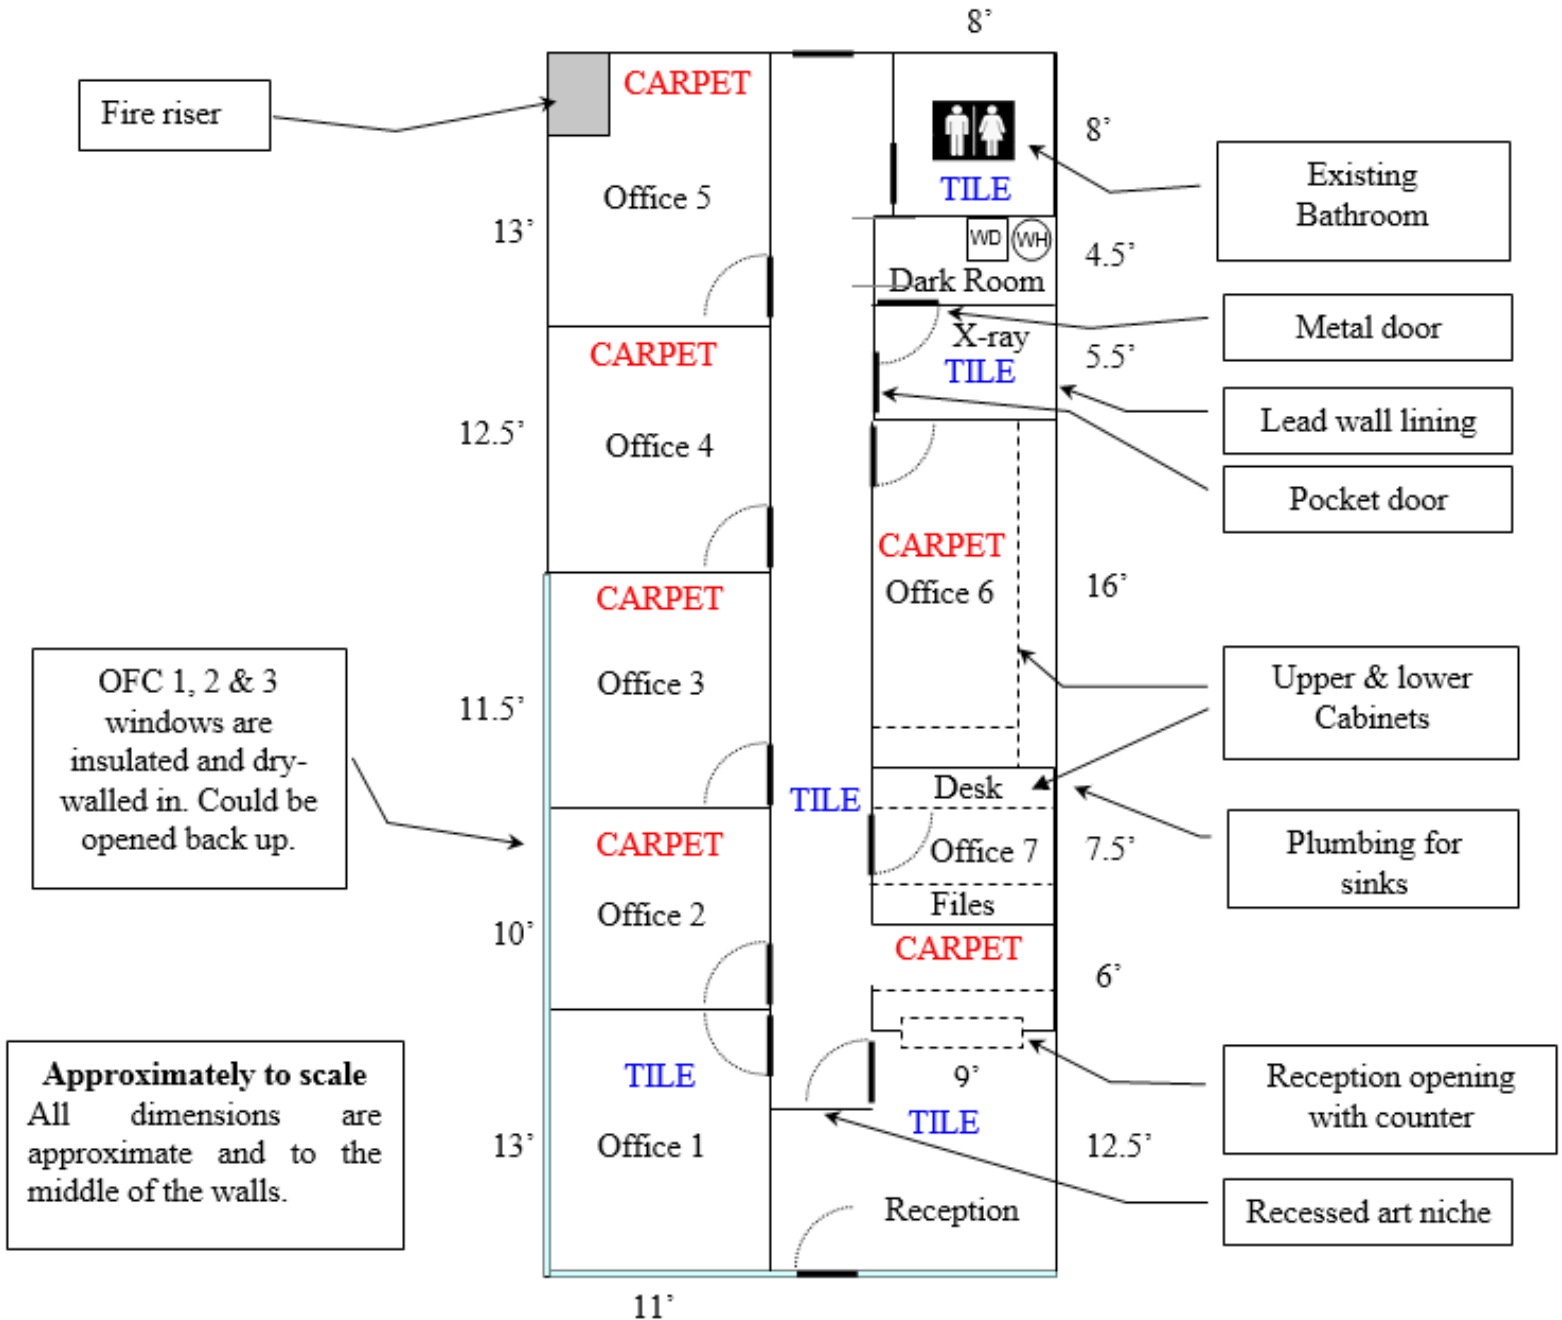

# SUITE 11 FLOOR PLAN (1,500 SF)

The Palms Center  
 Just North of Greenway Rd. on 35th Ave.  
 15610 N. 35th Avenue, Phoenix, AZ

**SITE PLAN**

The Palms Center  
 Just North of Greenway Rd. on 35th Ave.  
 15610 N. 35th Avenue, Phoenix, AZ