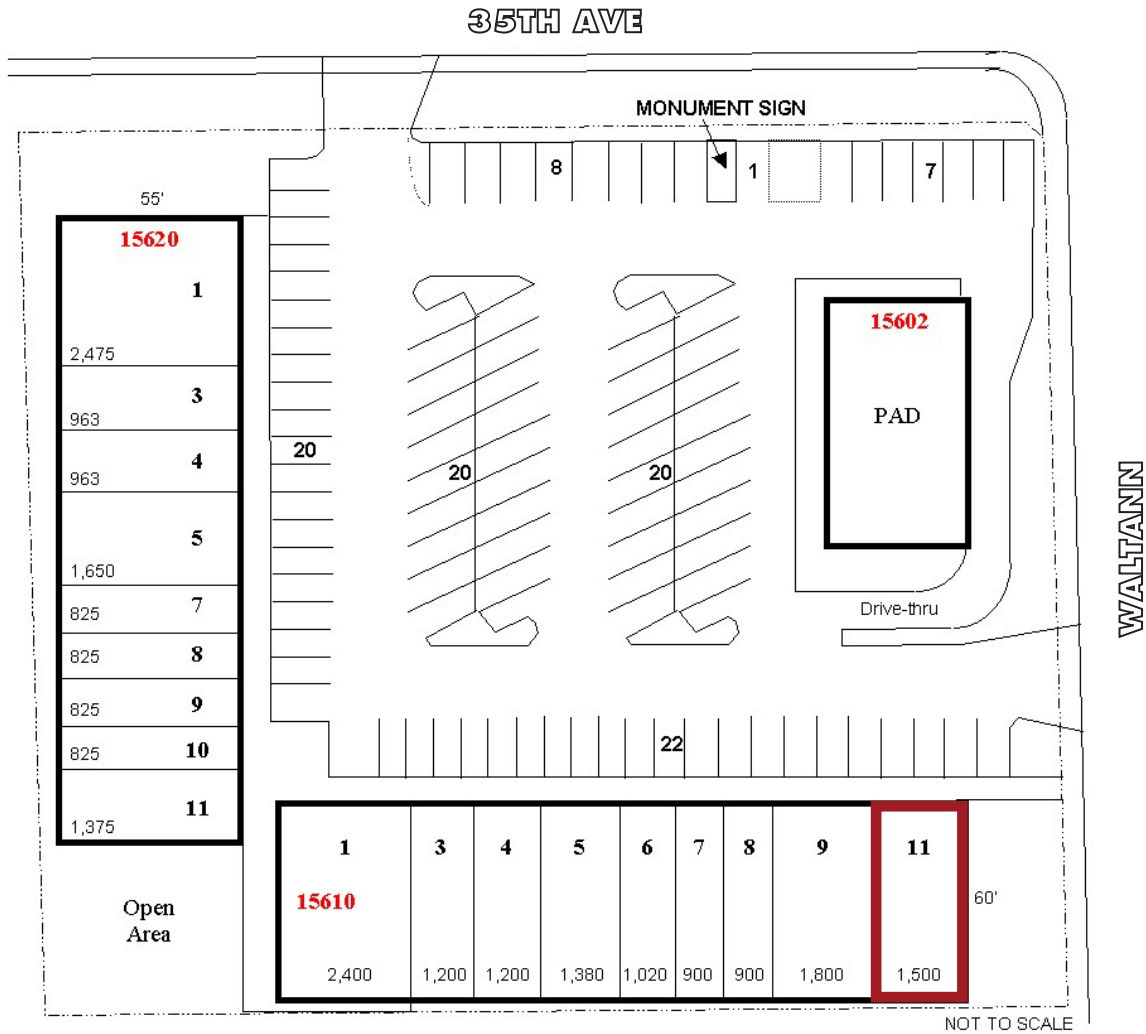

# SUITE 11 FLOOR PLAN (1,500 SF)

The Palms Center  
 Just North of Greenway Rd. on 35th Ave.  
 15610 N. 35th Avenue, Phoenix, AZ

**SITE PLAN**

The Palms Center  
 Just North of Greenway Rd. on 35th Ave.  
 15610 N. 35th Avenue, Phoenix, AZ