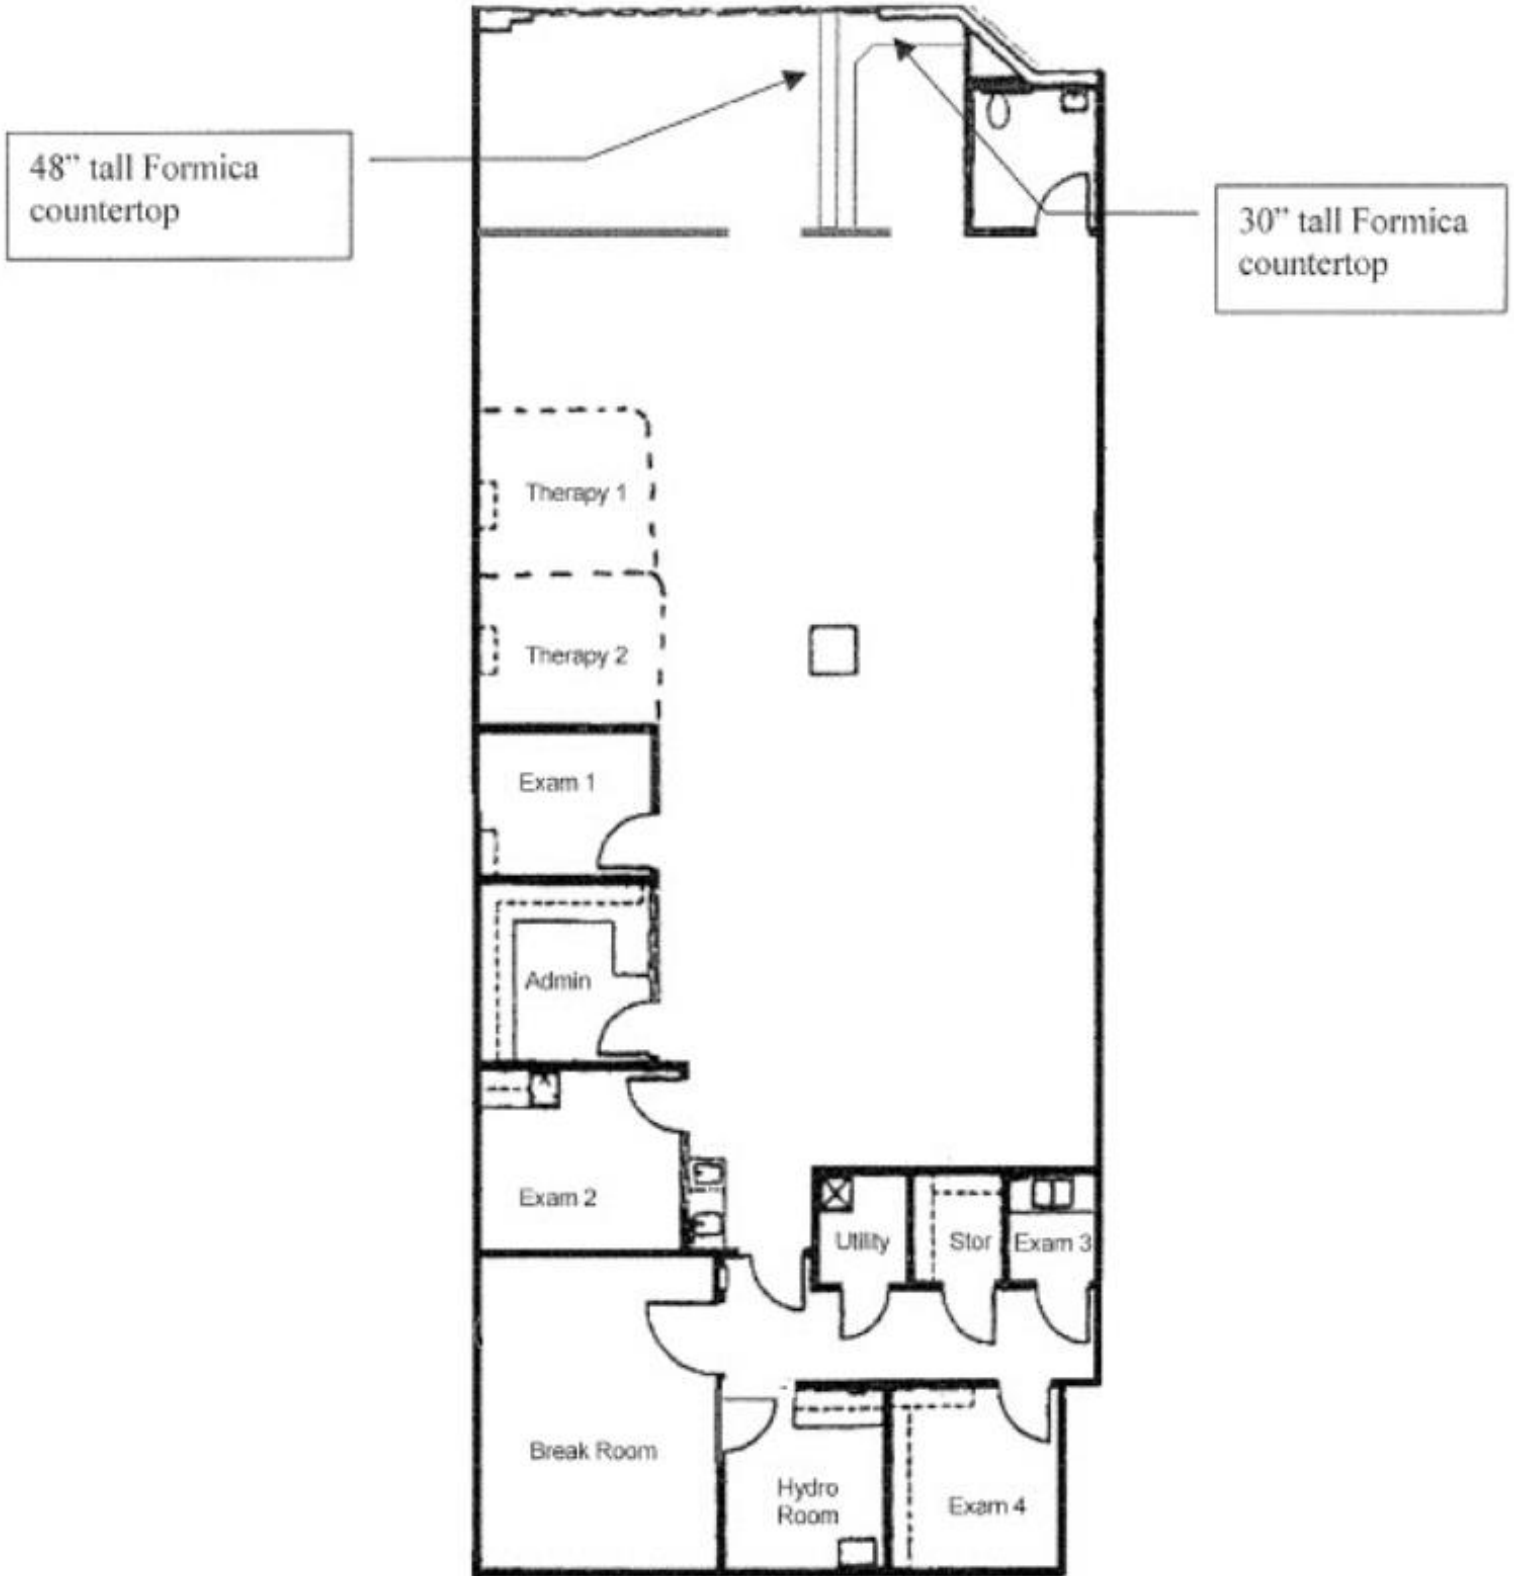

PLAZA 44

Suite 115B

2,900 sq. ft.

Approximately to scale
All dimensions are approximate.

PLAZA 44

SITE PLAN