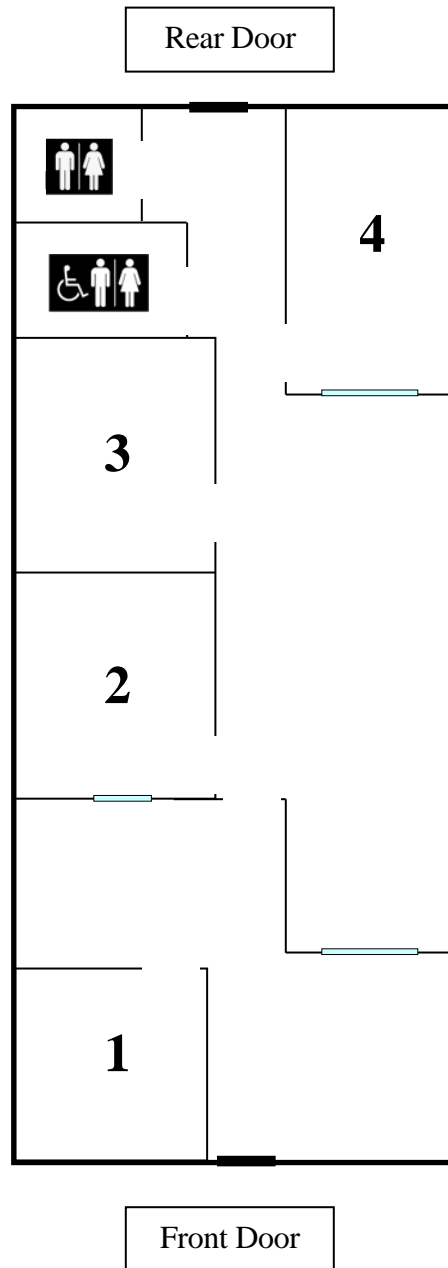

Floor Plan for
METRO VILLAGE
12426 N. 28th Drive (1,384 sq. ft.)

Approximately to scale.
All dimensions are approximate and to the middle of the walls.

Site Plan for **METRO VILLAGE**