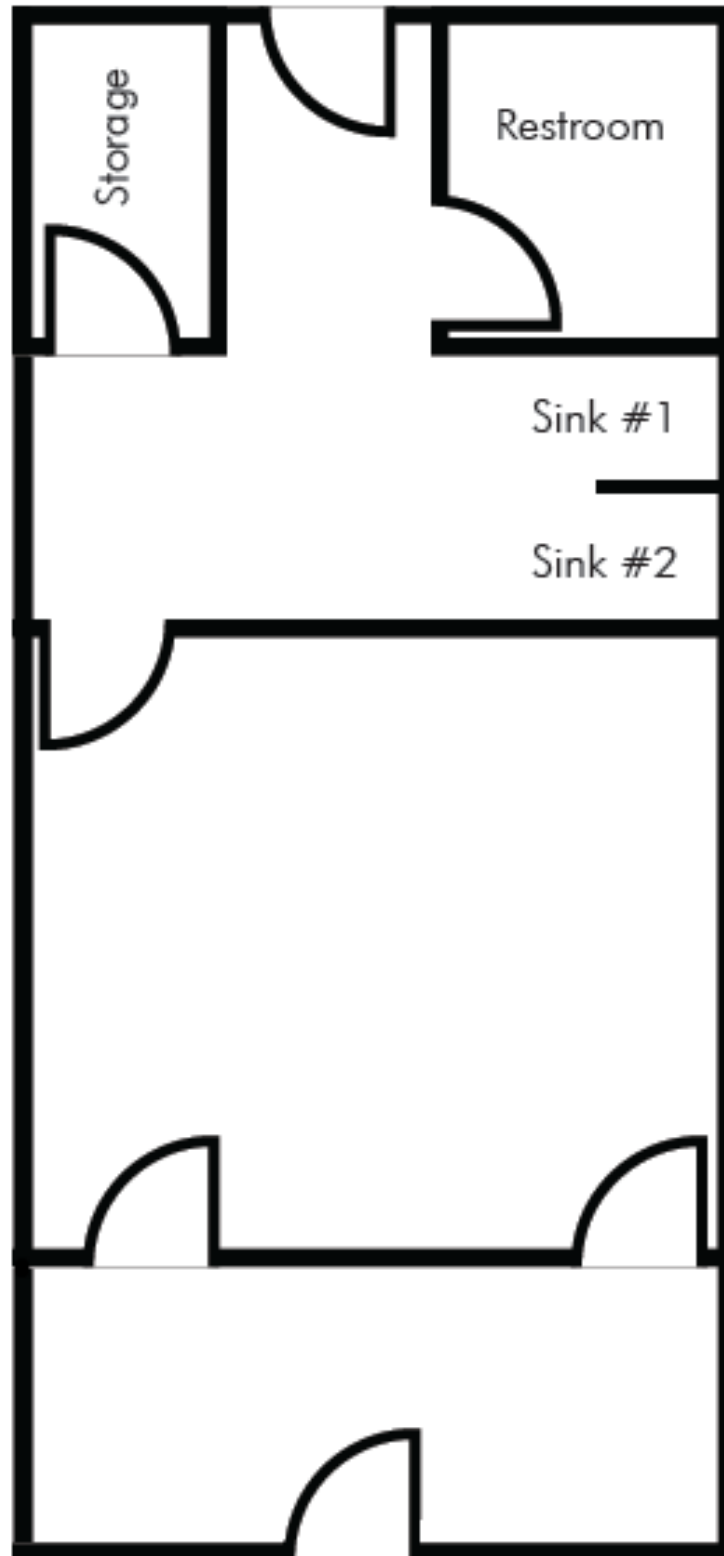

Floor Plan for
METRO VILLAGE
12432 N. 28th Drive (1,106 sq. ft.)

Approximately to scale.
All dimensions are approximate and to the middle of the walls.

Site Plan for **METRO VILLAGE**