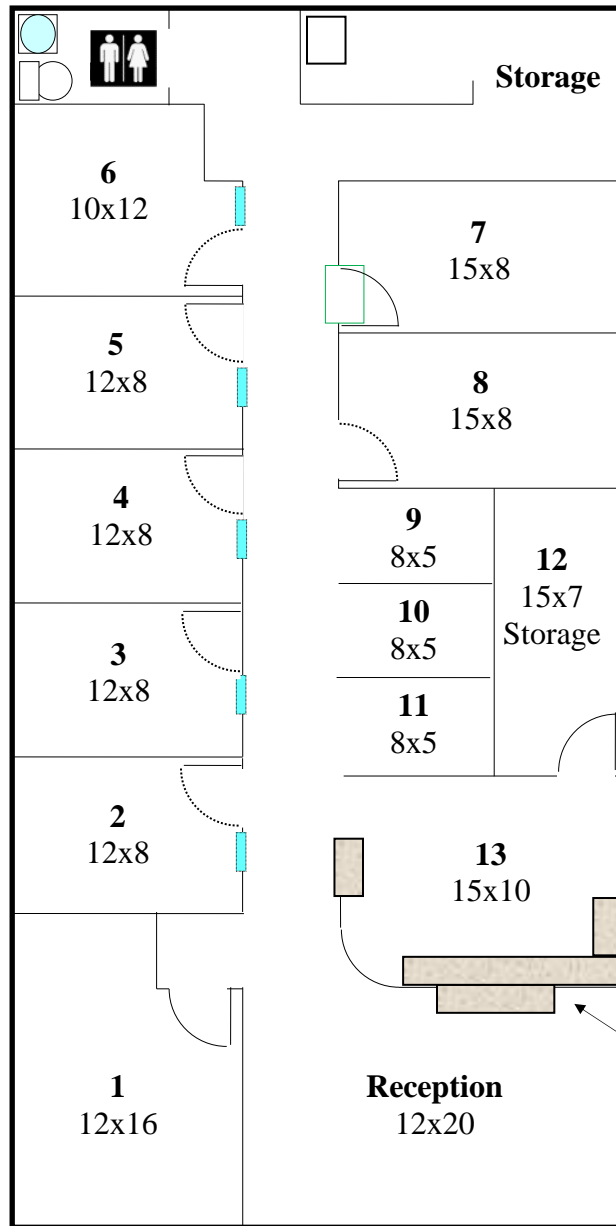

# PLAZA 44

Suite 116

2,092 sq. ft.

Washer/dryer hookup w/  
vent & 30 gallon water  
heater.

Formica  
countertops

Existing Doors

**Approximately to scale**  
All dimensions are  
approximate and to the  
middle of the walls.

# PLAZA 44 SITE PLAN

Peoria Avenue