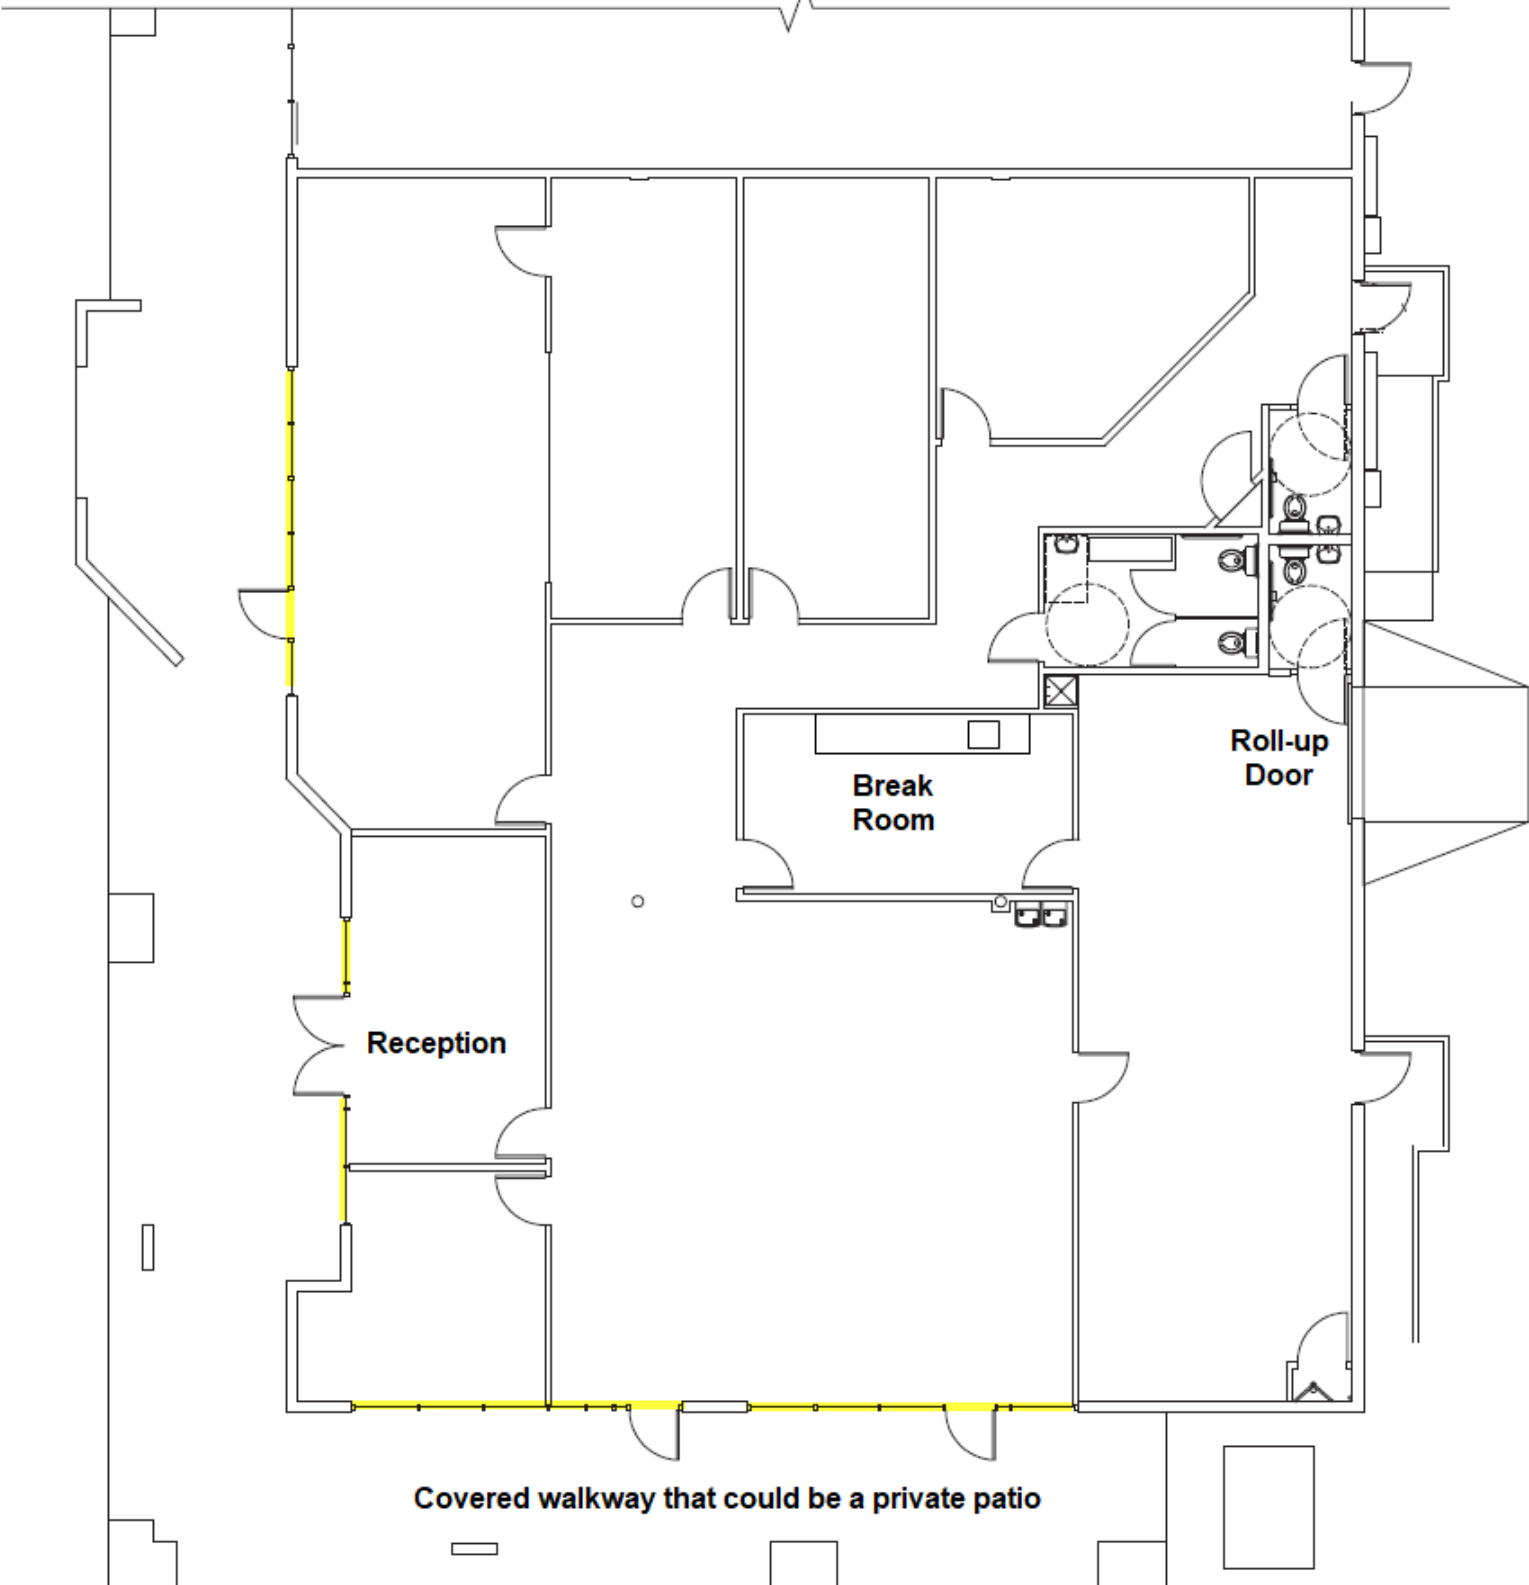

# PLAZA 44

Suite 101  
4,800 sq. ft.

Approximately to scale  
All dimensions are approximate.

# PLAZA 44 SITE PLAN