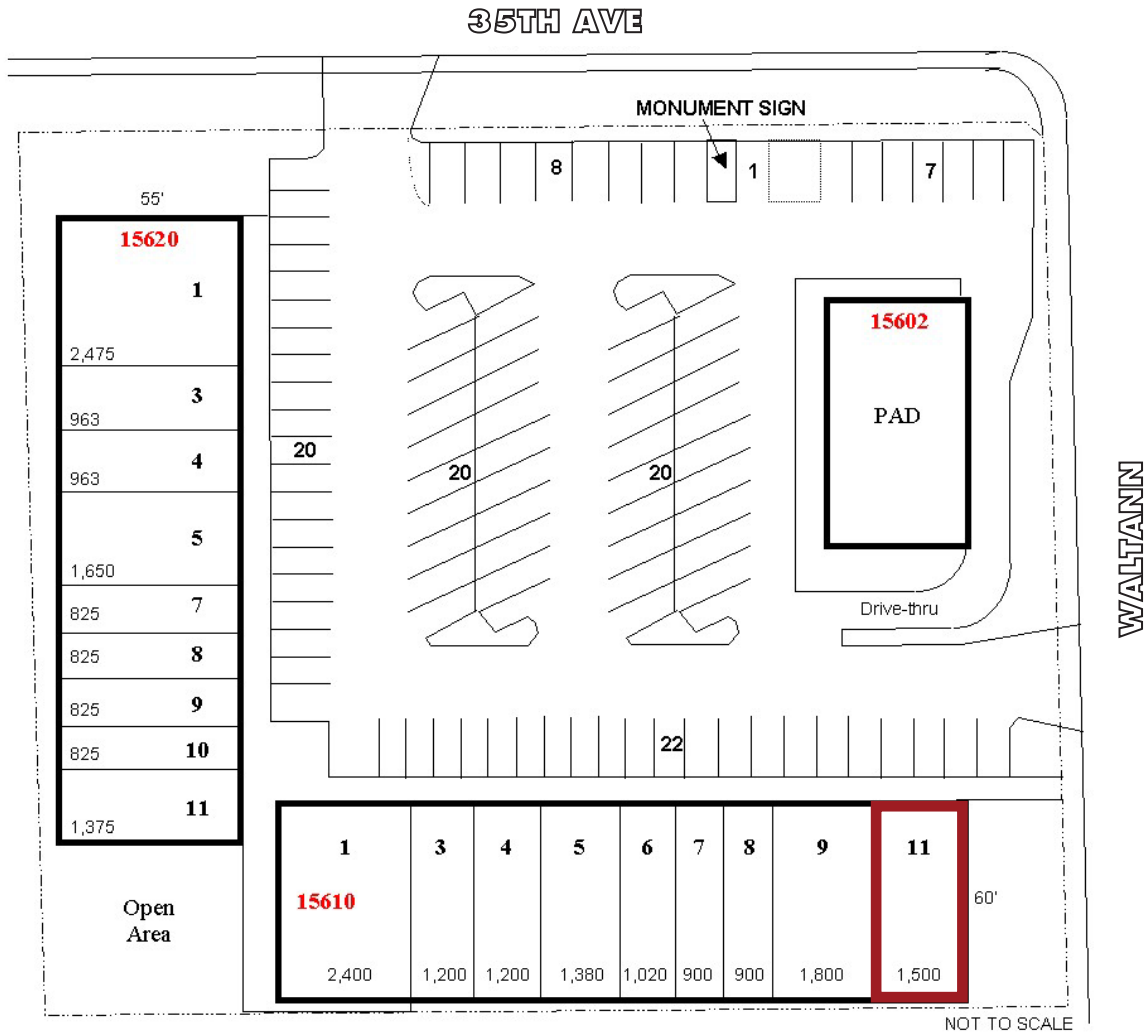

SUITE 11 FLOOR PLAN (1,500 SF)

The Palms Center
 Just North of Greenway Rd. on 35th Ave.
 15610 N. 35th Avenue, Phoenix, AZ

SITE PLAN
 The Palms Center
 Just North of Greenway Rd. on 35th Ave.
 15610 N. 35th Avenue, Phoenix, AZ