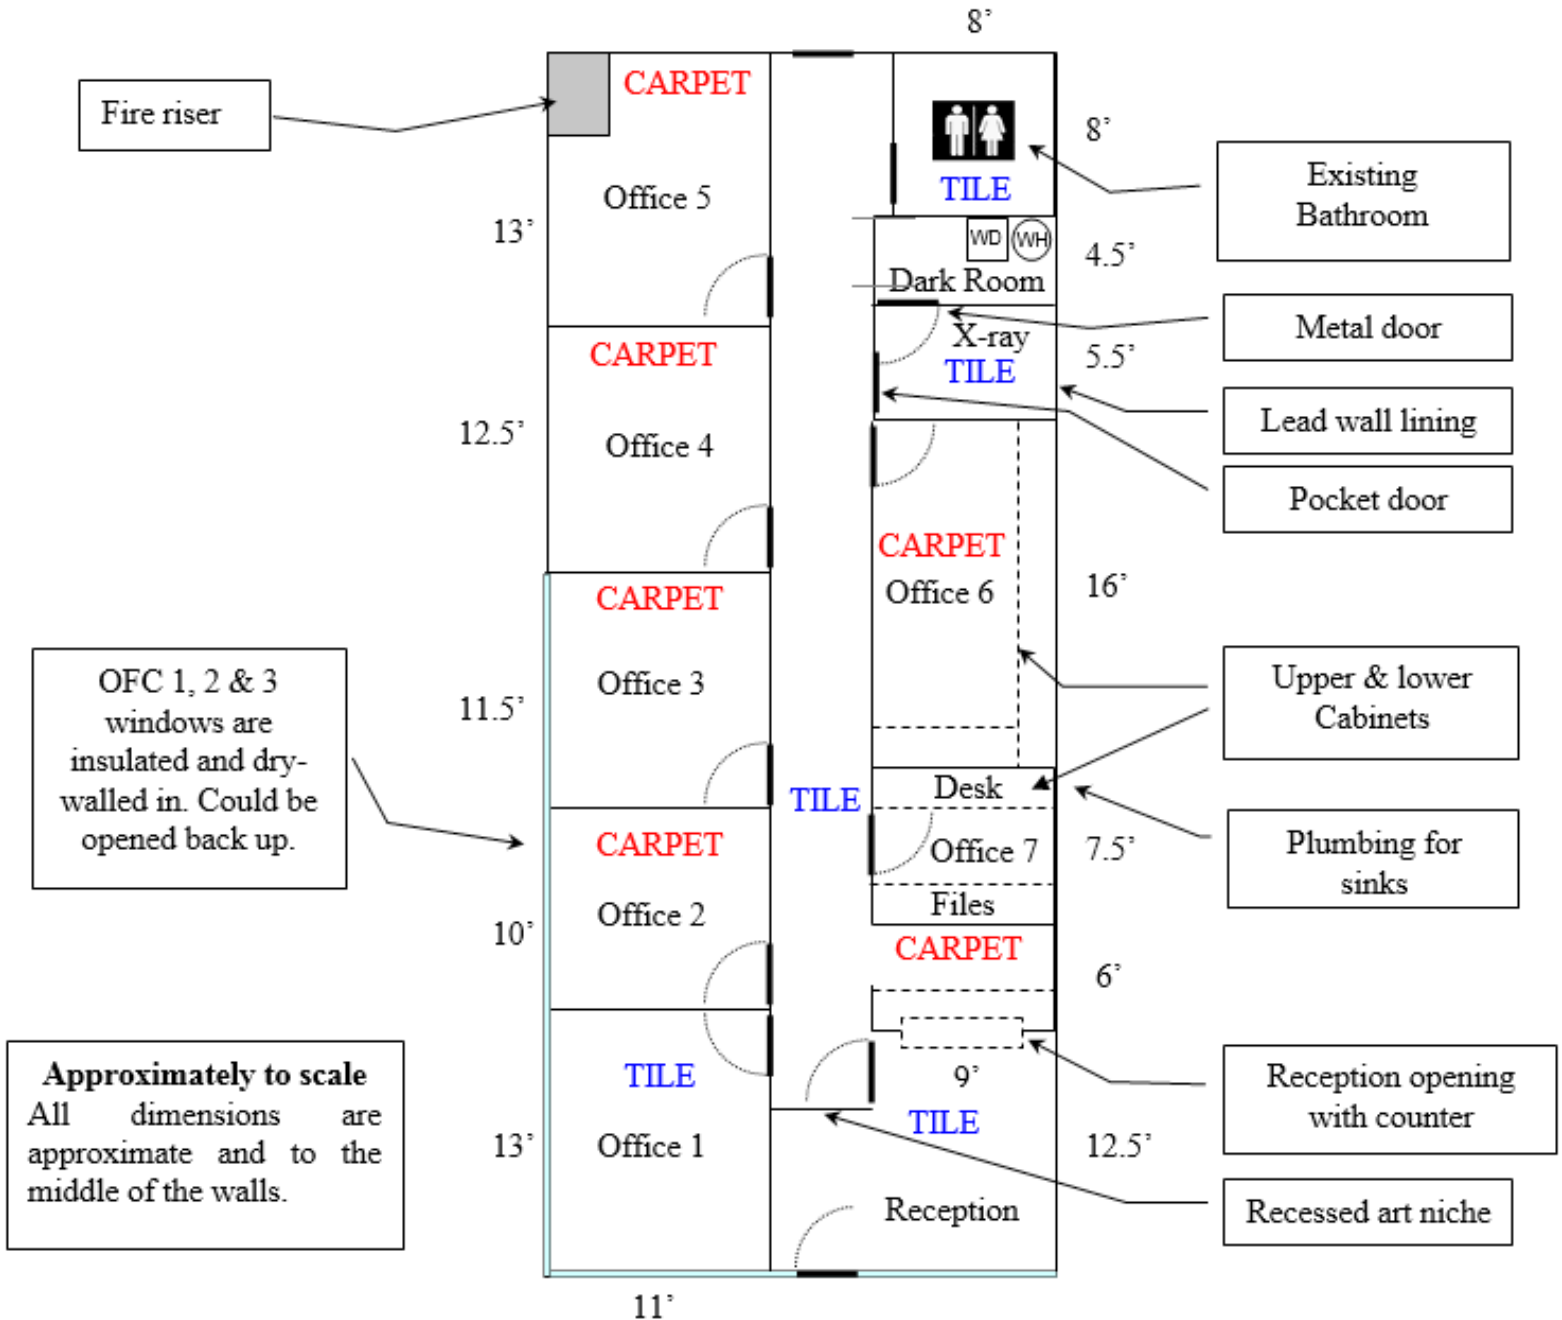

SUITE 11 FLOOR PLAN (1,500 SF)

The Palms Center
 Just North of Greenway Rd. on 35th Ave.
 15610 N. 35th Avenue, Phoenix, AZ

SITE PLAN
 The Palms Center
 Just North of Greenway Rd. on 35th Ave.
 15610 N. 35th Avenue, Phoenix, AZ