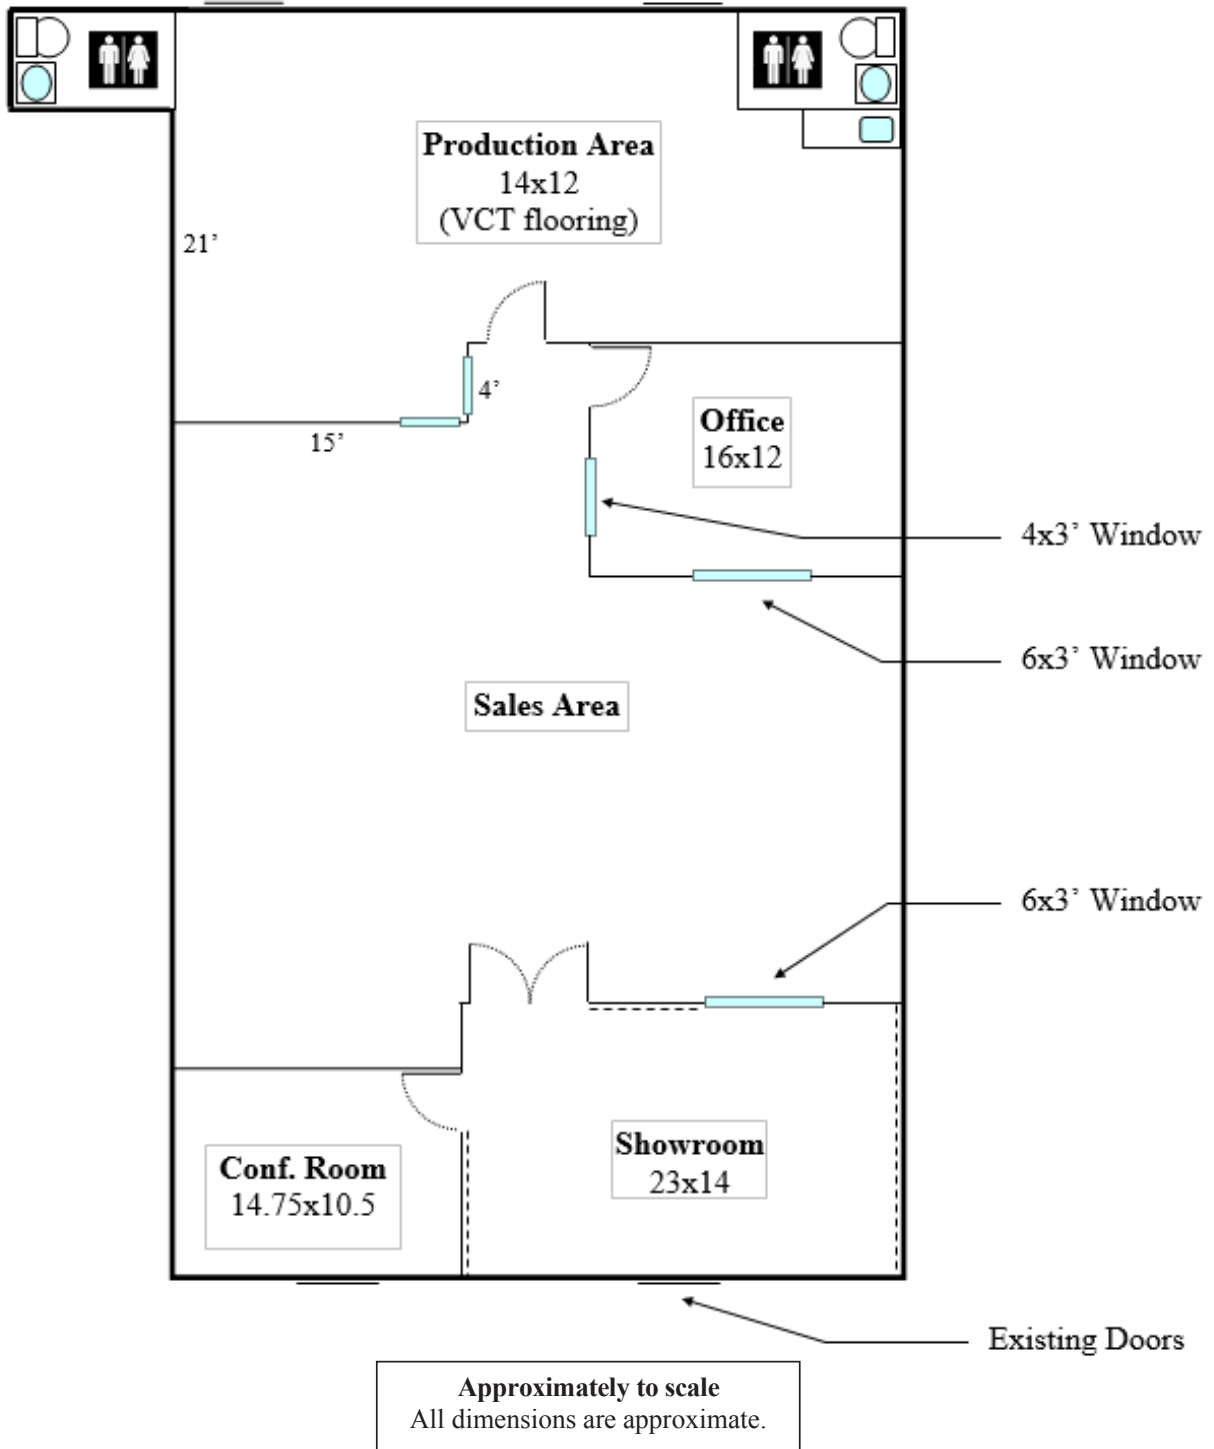

SUITE 106 FLOOR PLAN (2,439 SF)

Plaza 44
West of NWC of Peoria & 43rd Ave.
4494 W. Peoria Ave., Glendale, AZ

STEVE GROSSOEHME

480.214.9413
Steve@RGcre.com