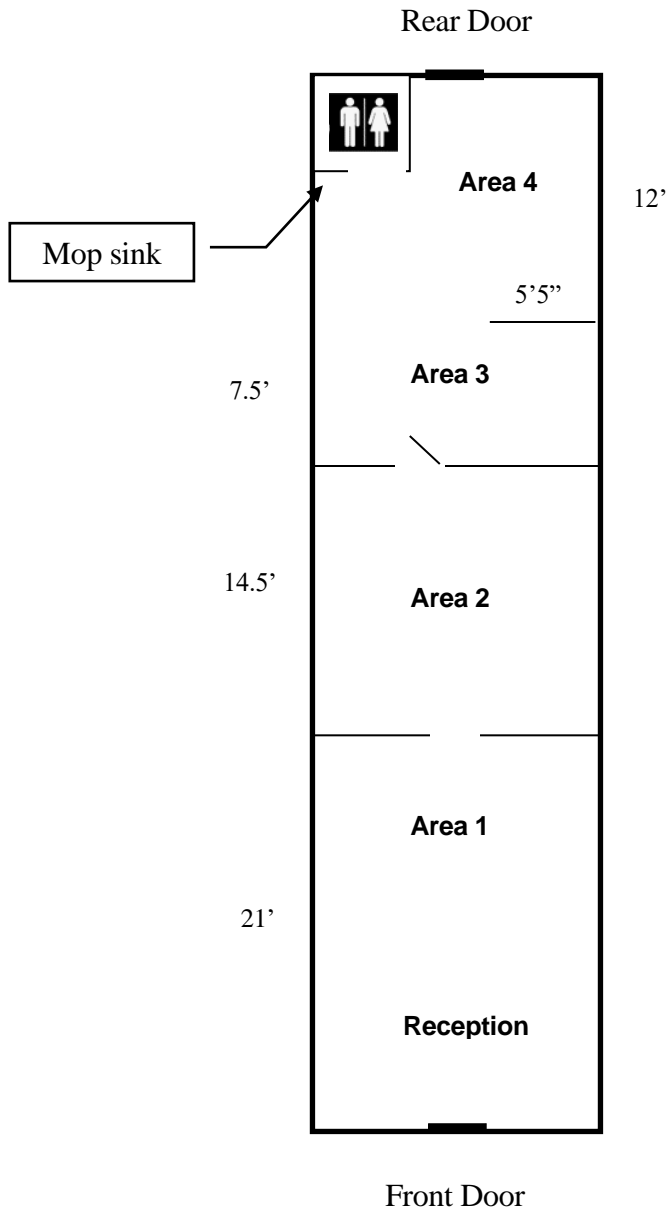

Floor Plan for
Metro Village
12442 N. 28th Drive (830 sq. ft.)

Approximately to scale.
All dimensions are approximate and to the middle of the walls.

Site Plan for Metro Village